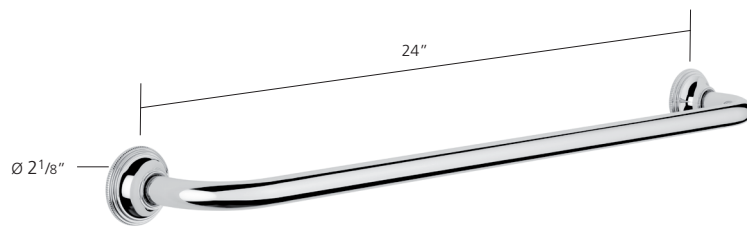

N6655-A
Towel rail

Finishes: Chrome
Polished nickel
Satin nickel
Antique gold

UK and Worldwide Customer Service Team:
+44 (0)121 766 4200
www.samuel-heath.co.uk

USA Customer Service Team:
www.samuel-heath.com