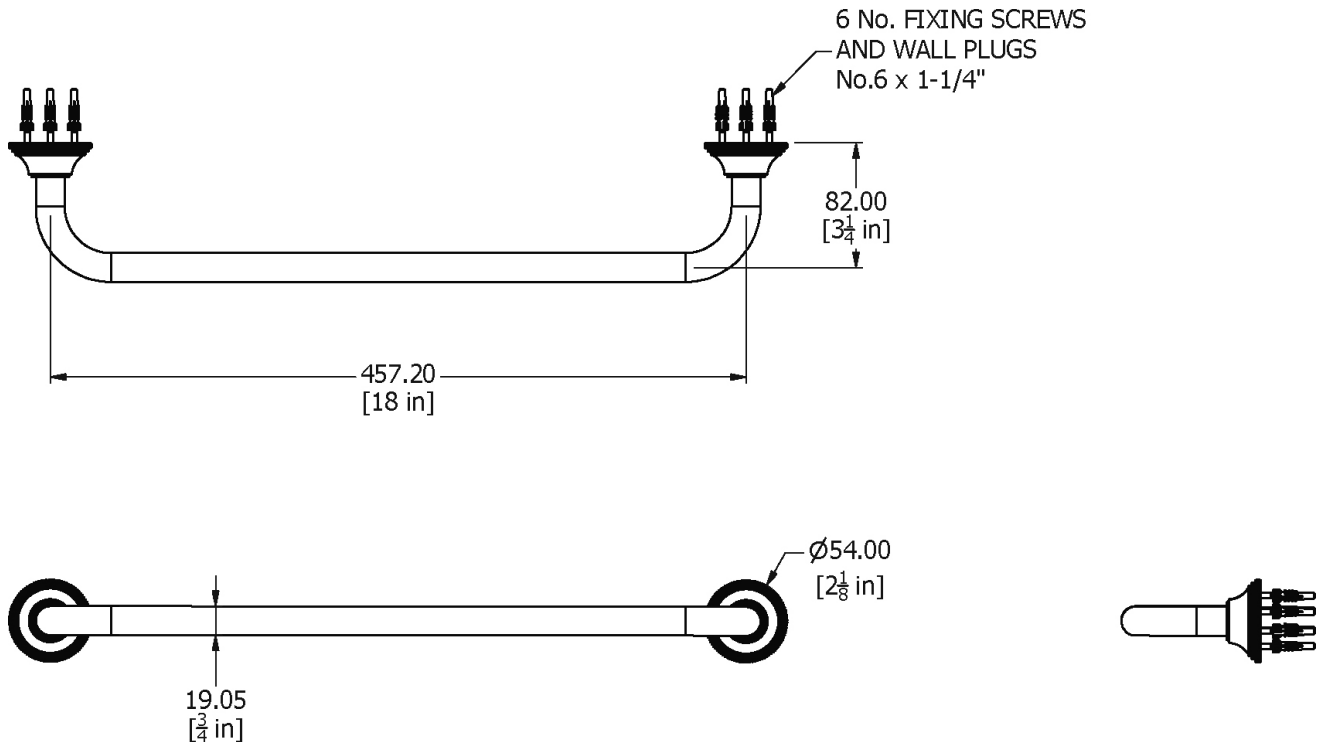

SAMUEL HEATH

Product Number: N6655

Description: Towel rail, 18"

Finishes Available

Chrome Plate

Polished Nickel

Non Lacquered
Brass

Antique Gold

Satin Nickel
(US15)

City Bronze

Country Bronze

Brushed Gold
Gloss

Brushed Gold Matt

Brushed Gold
Unlacquered

Specification Drawing

UK Customer Service

Leopold Street
Birmingham
B12 0UJ
Tel: +44 121 766 4200
Email: info@samuel-heath.com

US Customer Service

Federal I.D. No. 58-1504682
Email: usa@samuel-heath.com

Specification Enquiries

Design Centre Chelsea Harbour
1st Floor, North Dome, London
SW10 0XE
Tel: 020 7352 0249
Email: showroom@samuel-heath.com

1-06/12/2018