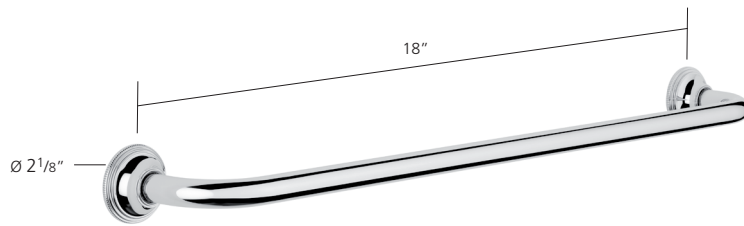

N6655  
Towel rail

Finishes: Chrome  
Polished nickel  
Satin nickel  
Antique gold

UK and Worldwide Customer Service Team:  
+44 (0)121 766 4200  
[www.samuel-heath.co.uk](http://www.samuel-heath.co.uk)