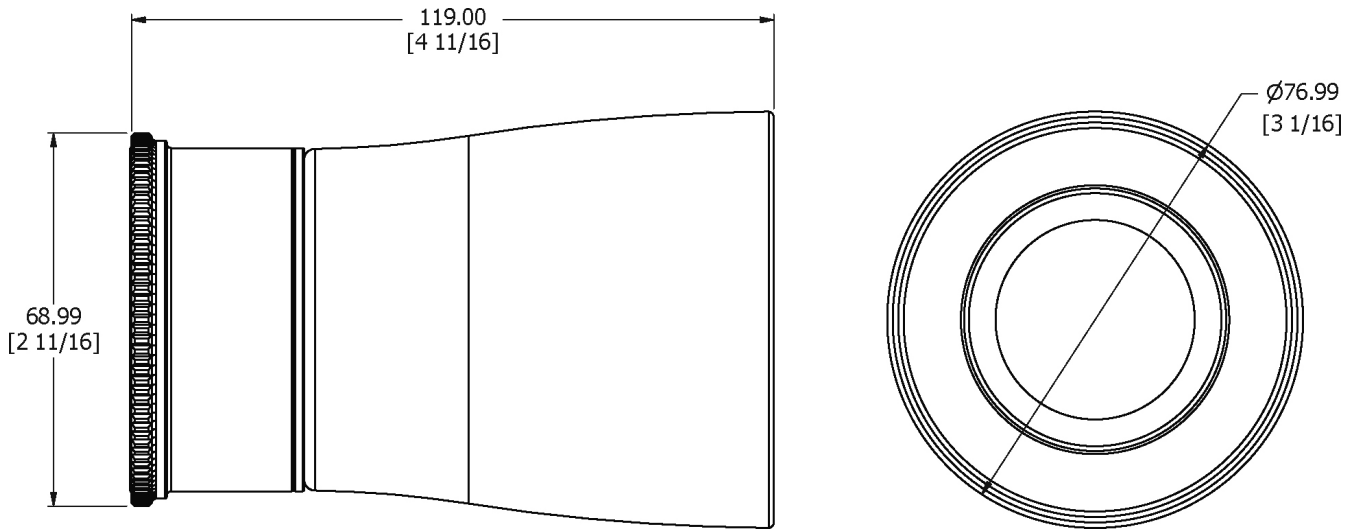

Control Options Available

Specification Drawing

UK Customer Service

Leopold Street
Birmingham
B12 0UJ
Tel: +44 121 766 4200
Email: info@samuel-heath.com

US Customer Service

Federal I.D. No. 58-1504682
Email: usa@samuel-heath.com

Specification Enquiries

Design Centre Chelsea Harbour
1st Floor, North Dome, London
SW10 0XE
Tel: 020 7352 0249
Email: showroom@samuel-heath.com

1-06/12/2018