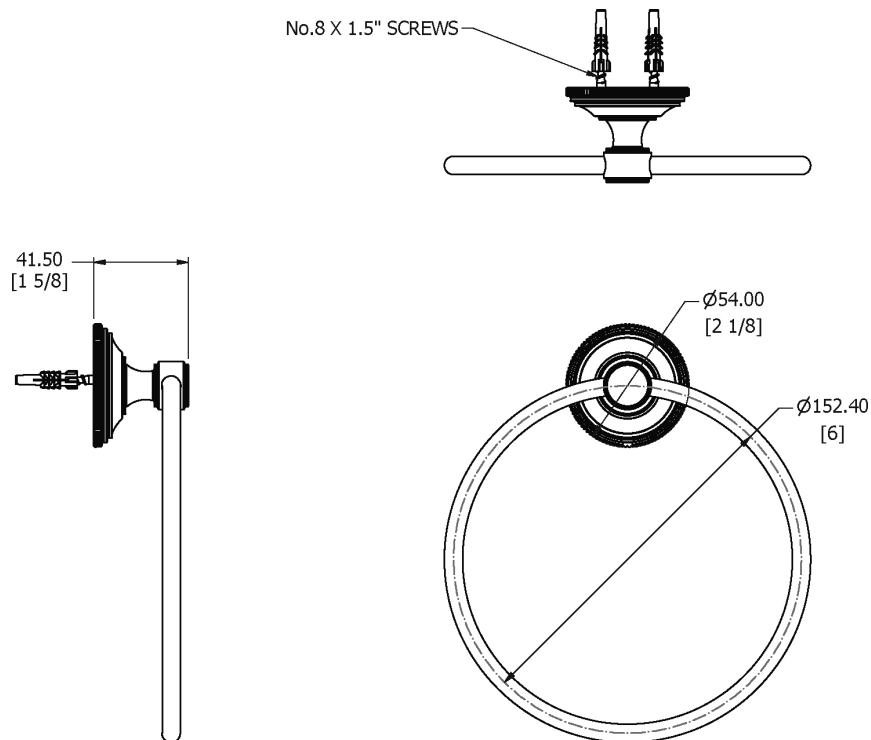

Specification Drawing

UK Customer Service

Leopold Street
Birmingham
B12 0UJ
Tel: +44 121 766 4200
Email: info@samuel-heath.com

US Customer Service

Federal I.D. No. 58-1504682
Email: usa@samuel-heath.com

Specification Enquiries

Design Centre Chelsea Harbour
1st Floor, North Dome, London
SW10 0XE
Tel: 020 7352 0249
Email: showroom@samuel-heath.com

1-06/12/2018