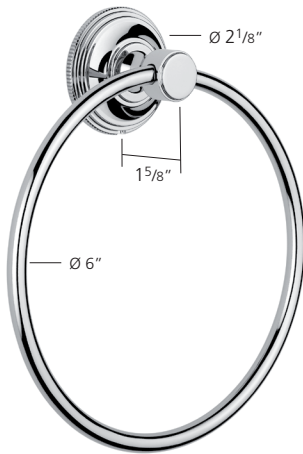

N6698-6
Towel ring

Finishes: Chrome
Polished nickel
Satin nickel
Antique gold

UK and Worldwide Customer Service Team:
+44 (0)121 766 4200
www.samuel-heath.co.uk

USA Customer Service Team:
www.samuel-heath.com