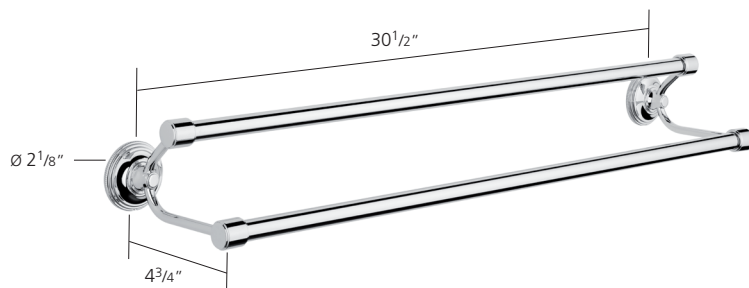

N6701-A
Double towel rail

Finishes: Chrome
Polished nickel
Satin nickel
Antique gold

UK and Worldwide Customer Service Team:
+44 (0)121 766 4200
www.samuel-heath.co.uk

USA Customer Service Team:
www.samuel-heath.com