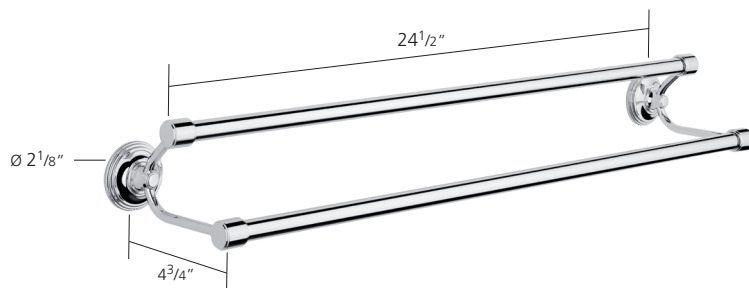

N6701

Double towel rail

Finishes: Chrome
Polished nickel
Satin nickel
Antique gold

UK and Worldwide Customer Service Team:
+44 (0)121 766 4200
www.samuel-heath.co.uk

USA Customer Service Team:
www.samuel-heath.com