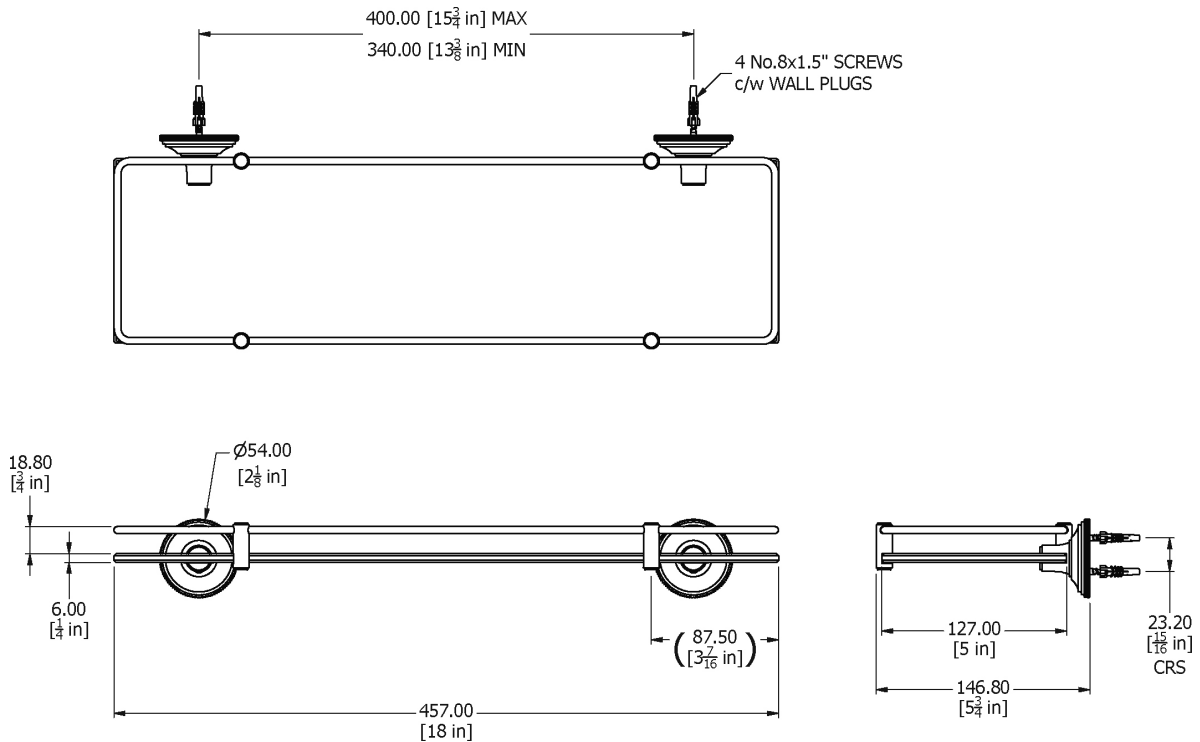

SAMUEL HEATH

Product Number: N6713

Description: Glass shelf with fixed rail, 18"

Finishes Available

Chrome Plate

Polished Nickel

Non Lacquered
Brass

Antique Gold

Satin Nickel
(US15)

City Bronze

Country Bronze

Brushed Gold
Gloss

Brushed Gold Matt

Brushed Gold
Unlacquered

Specification Drawing

UK Customer Service

Leopold Street
Birmingham
B12 0UJ
Tel: +44 121 766 4200
Email: info@samuel-heath.com

US Customer Service

Federal I.D. No. 58-1504682
Email: usa@samuel-heath.com

Specification Enquiries

Design Centre Chelsea Harbour
1st Floor, North Dome, London
SW10 0XE
Tel: 020 7352 0249
Email: showroom@samuel-heath.com

1-06/12/2018