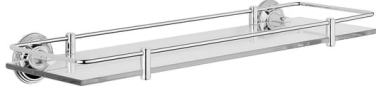

SAMUEL HEATH

Product Number: N6713

Description: Glass shelf with fixed rail, 18"

Finishes Available

Chrome Plate

Polished Nickel

Non Lacquered
Brass

Antique Gold

Satin Nickel
(US15)

City Bronze

Country Bronze

Brushed Gold
Gloss

Brushed Gold Matt

Brushed Gold
Unlacquered

Specification Drawing

UK Customer Service