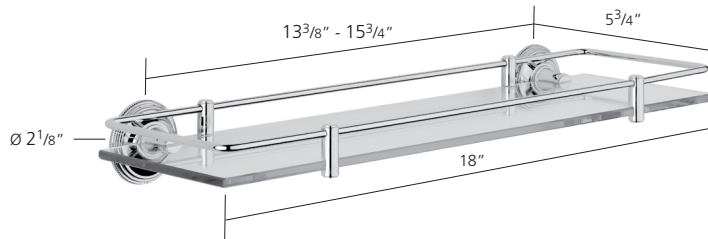

N6713

Glass shelf with fixed rail

Finishes: Chrome
Polished nickel
Satin nickel
Antique gold

UK and Worldwide Customer Service Team:
+44 (0)121 766 4200
www.samuel-heath.co.uk

USA Customer Service Team:
www.samuel-heath.com