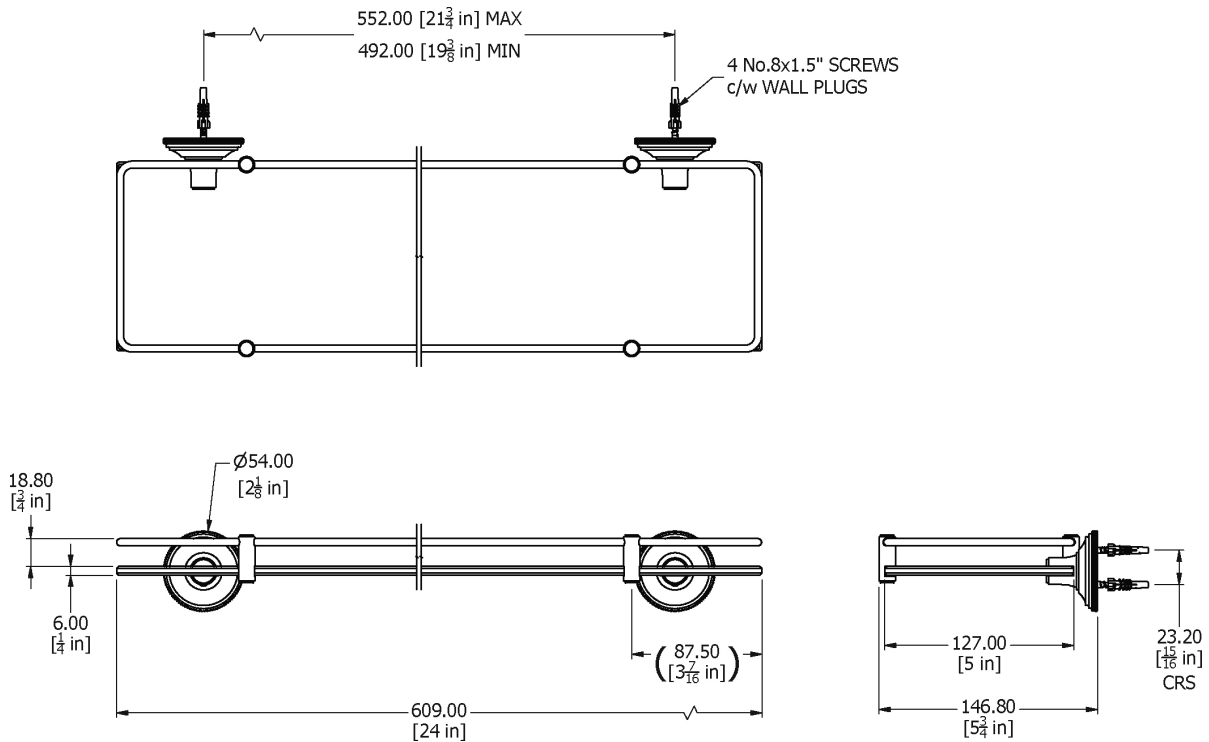

SAMUEL HEATH

Product Number: N6715

Description: Glass shelf with fixed rail, 24"

Finishes Available

Chrome Plate

Polished Nickel

Non Lacquered
Brass

Antique Gold

Satin Nickel
(US15)

City Bronze

Country Bronze

Brushed Gold
Gloss

Brushed Gold Matt

Brushed Gold
Unlacquered

Specification Drawing

UK Customer Service

Leopold Street
Birmingham
B12 0UJ
Tel: +44 121 766 4200
Email: info@samuel-heath.com

US Customer Service

Federal I.D. No. 58-1504682
Email: usa@samuel-heath.com

Specification Enquiries

Design Centre Chelsea Harbour
1st Floor, North Dome, London
SW10 0XE
Tel: 020 7352 0249
Email: showroom@samuel-heath.com

1-06/12/2018