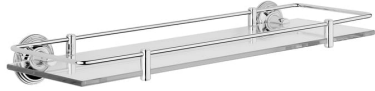

SAMUEL HEATH

Product Number: N6715

Description: Glass shelf with fixed rail, 24"

Finishes Available

Chrome Plate

Polished Nickel

Non Lacquered
Brass

Antique Gold

Satin Nickel
(US15)

City Bronze

Country Bronze

Brushed Gold
Gloss

Brushed Gold Matt

Brushed Gold
Unlacquered

Specification Drawing

UK Customer Service