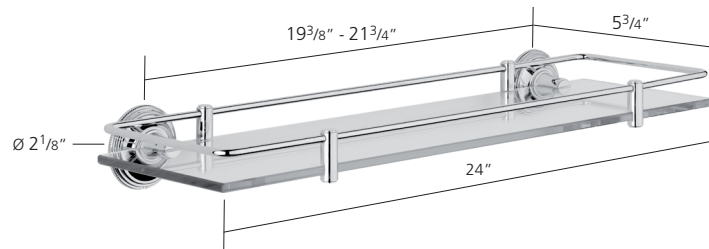

## N6715

Glass shelf with fixed rail

Finishes: Chrome  
Polished nickel  
Satin nickel  
Antique gold

UK and Worldwide Customer Service Team:  
+44 (0)121 766 4200  
[www.samuel-heath.co.uk](http://www.samuel-heath.co.uk)