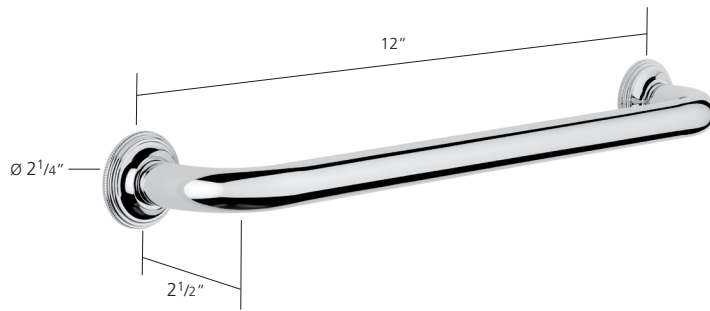

N6760-A
Grab rail

Finishes: Chrome
Polished nickel
Satin nickel
Antique gold

UK and Worldwide Customer Service Team:
+44 (0)121 766 4200
www.samuel-heath.co.uk

USA Customer Service Team:
www.samuel-heath.com