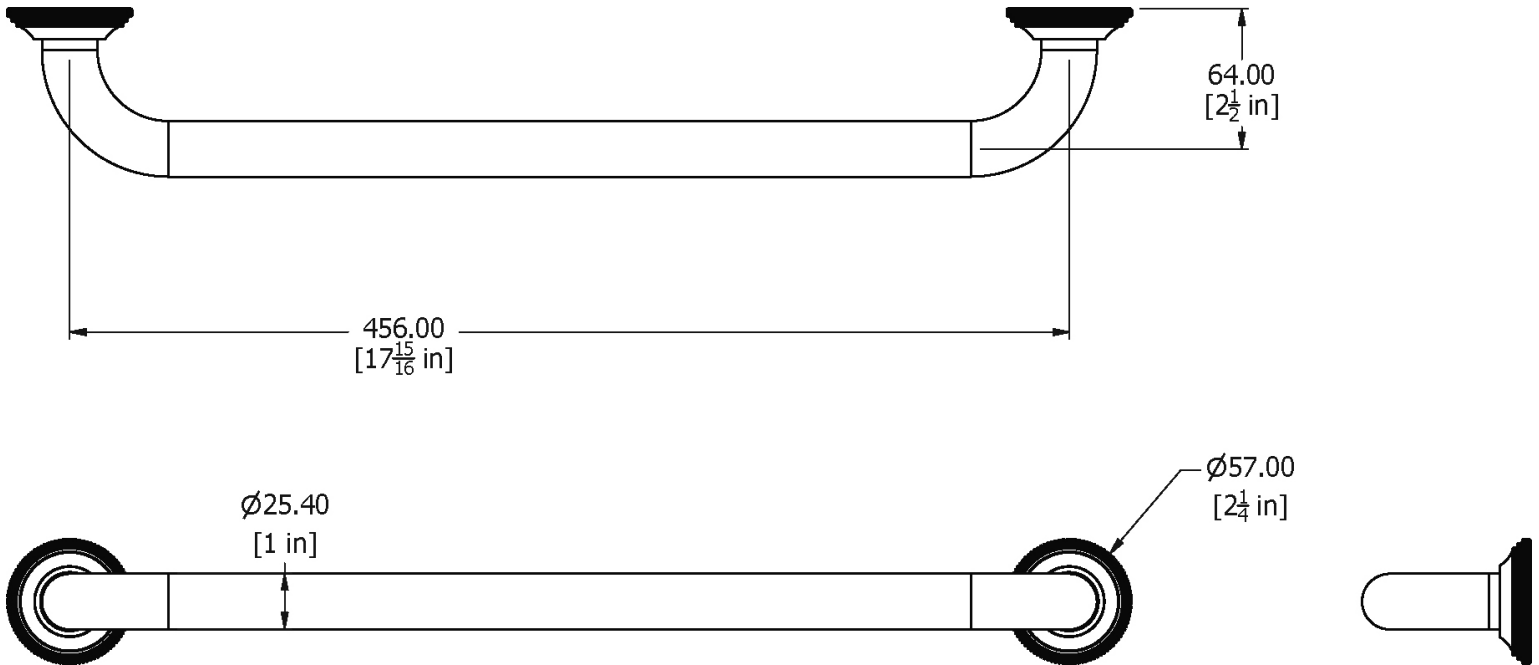

# SAMUEL HEATH

**Product Number:** N6760-B

**Description:** Grab rail, 18"

## Specification Drawing