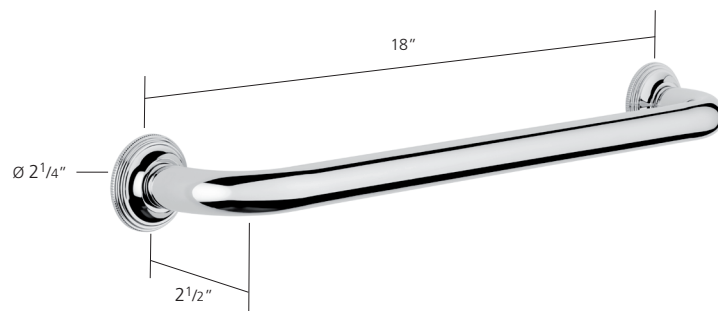

N6760-B
Grab rail

Finishes: Chrome
Polished nickel
Satin nickel
Antique gold

UK and Worldwide Customer Service Team:
+44 (0)121 766 4200
www.samuel-heath.co.uk

USA Customer Service Team:
www.samuel-heath.com