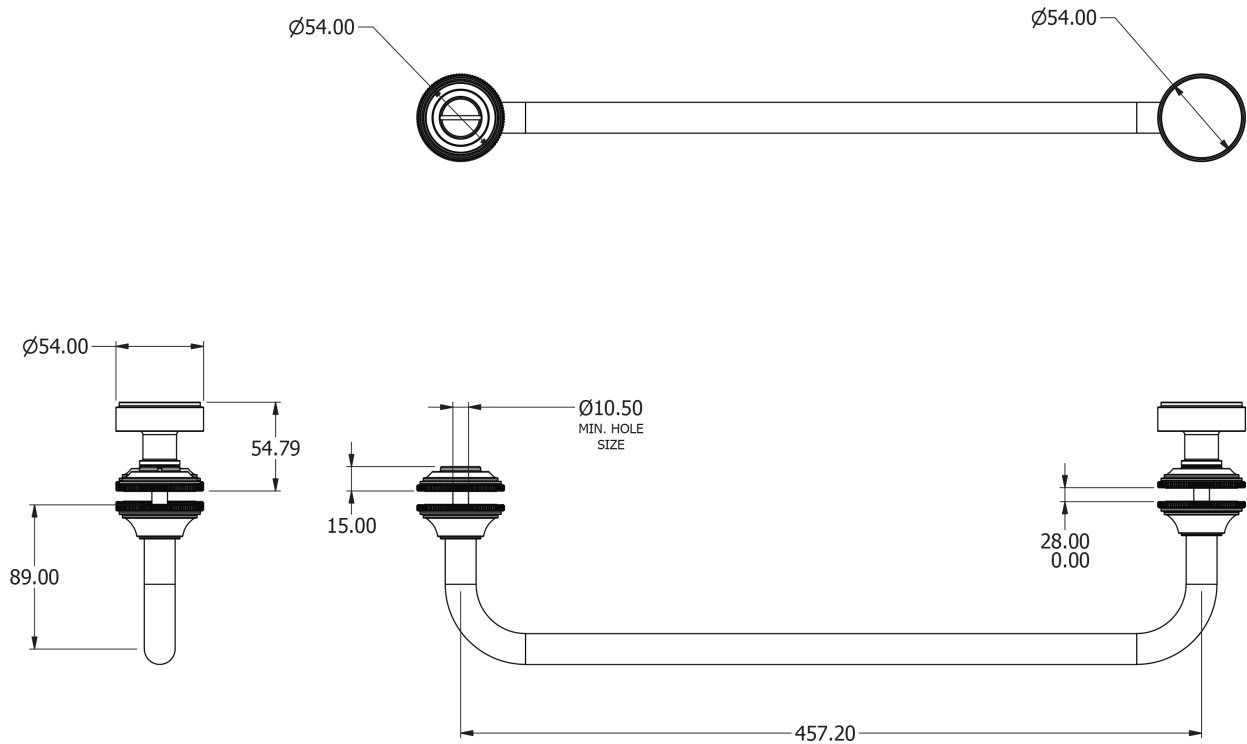

# SAMUEL HEATH

**Product Number:** N6762-B

**Description:** Shower door rail

## Specification Drawing