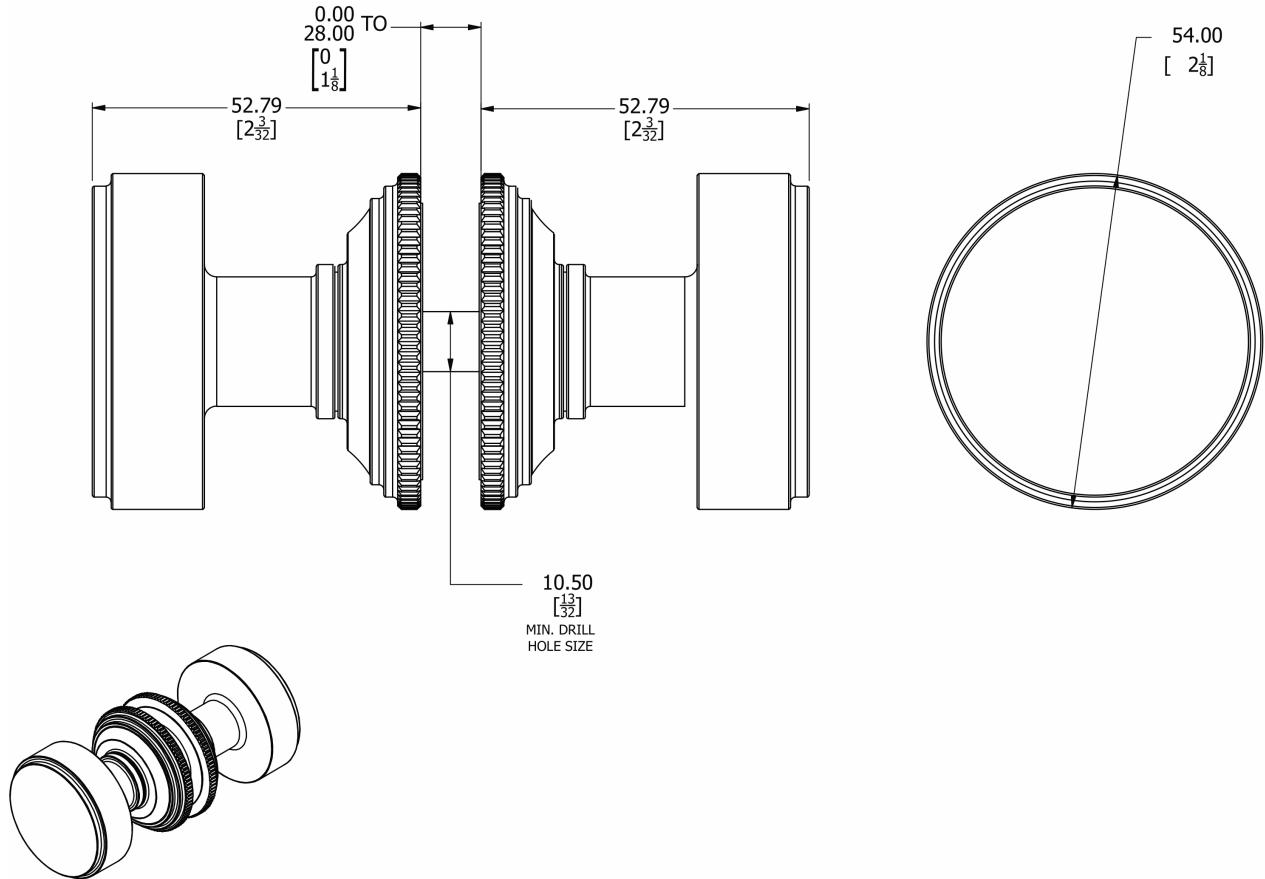

SAMUEL HEATH

Product Number: N6763

Description: Shower door knob pair

Technical information

Suitable for glass fixing Up to 1 1/16"

Finishes Available

Chrome Plate

Specification Drawing