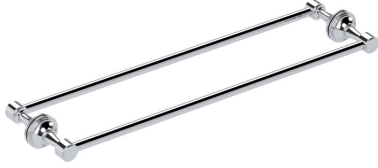

SAMUEL HEATH

Product Number: N6766

Description: Back to back shower door rail, 23 5/8"

Finishes Available

Chrome Plate

Polished Nickel

Non Lacquered
Brass

Antique Gold

Satin Nickel
(US15)

City Bronze

Country Bronze

Brushed Gold
Gloss

Brushed Gold Matt

Brushed Gold
Unlacquered

Specification Drawing

UK Customer Service