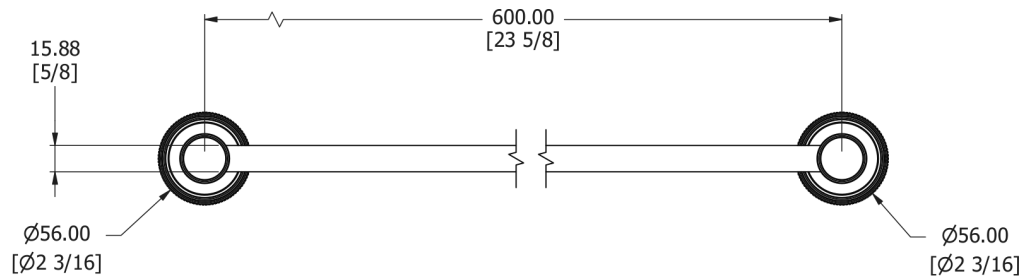

Specification Drawing

UK Customer Service

Leopold Street
Birmingham
B12 0UJ
Tel: +44 121 766 4200
Email: info@samuel-heath.com

US Customer Service

Federal I.D. No. 58-1504682
Email: usa@samuel-heath.com

Specification Enquiries

Design Centre Chelsea Harbour
1st Floor, North Dome, London
SW10 0XE
Tel: 020 7352 0249
Email: showroom@samuel-heath.com

1-17/08/2022