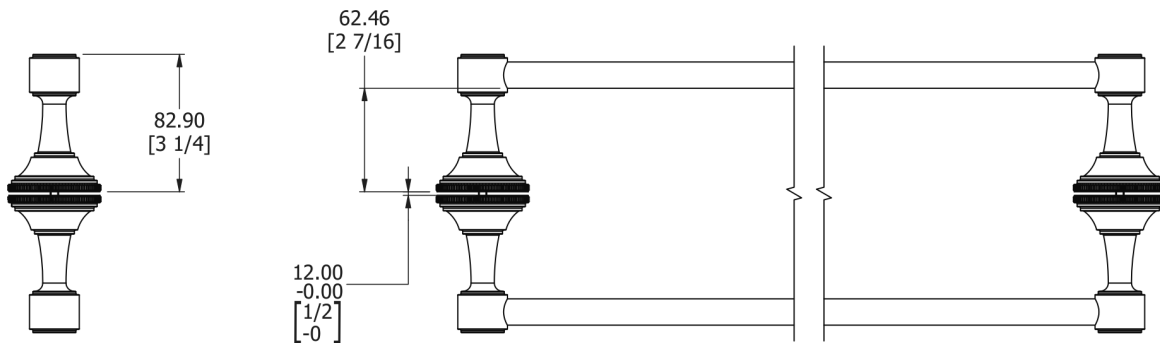

Specification Drawing

UK Customer Service

Leopold Street
Birmingham
B12 0UJ
Tel: +44 121 766 4200
Email: info@samuel-heath.com

US Customer Service

Federal I.D. No. 58-1504682
Email: usa@samuel-heath.com

Specification Enquiries

Design Centre Chelsea Harbour
1st Floor, North Dome, London
SW10 0XE
Tel: 020 7352 0249
Email: showroom@samuel-heath.com

1-17/08/2022