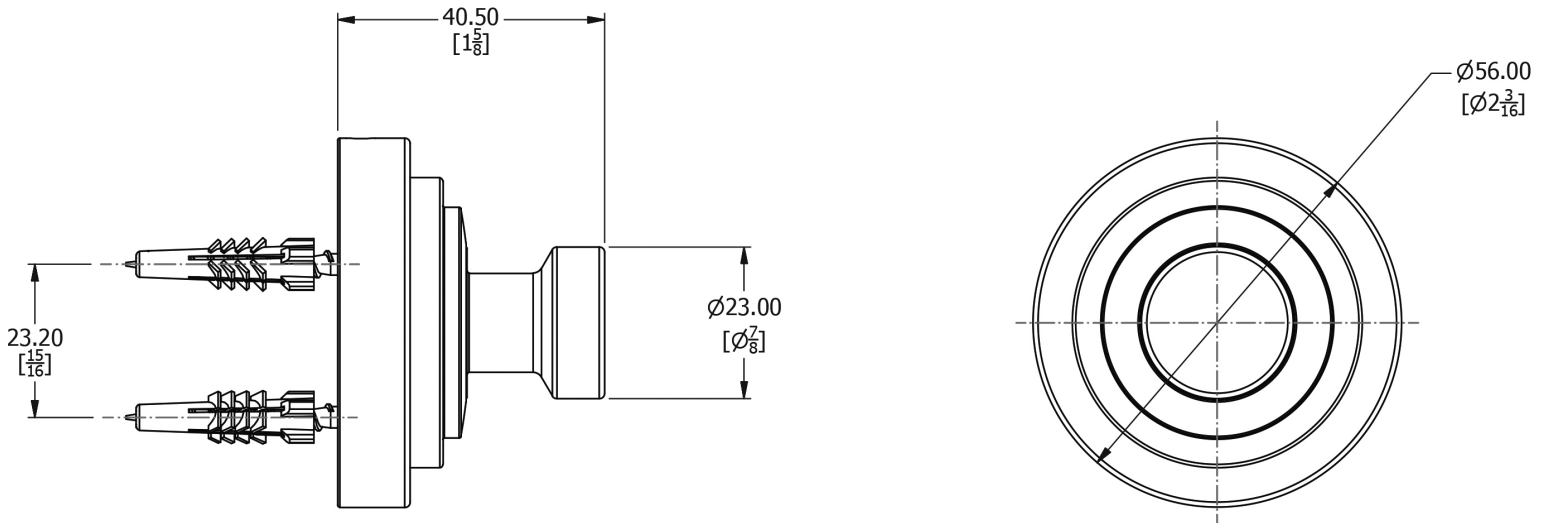

SAMUEL HEATH

Product Number: N7632F

Description: Hook

Finishes Available

Control Options Available

Specification Drawing

UK Customer Service

Leopold Street
Birmingham
B12 0UJ
Tel: +44 121 766 4200
Email: info@samuel-heath.com