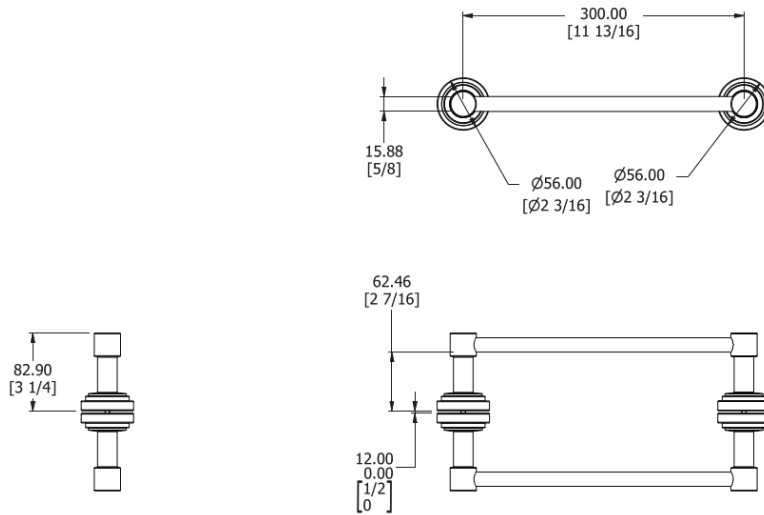

SAMUEL HEATH

Product Number: N7766-30-F-CP

Description: Back to back shower door rail, 12"

Finishes Available

Control Options Available

Specification Drawing

UK Customer Service

Leopold Street
Birmingham
B12 0UJ
Tel: +44 121 766 4200
Email: info@samuel-heath.com