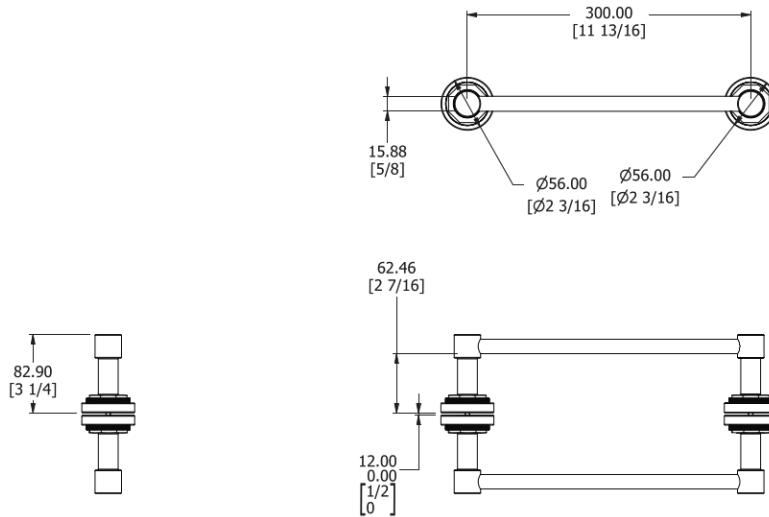

Control Options Available

Specification Drawing

UK Customer Service

Leopold Street
Birmingham
B12 0UJ
Tel: +44 121 766 4200
Email: info@samuel-heath.com

US Customer Service

Federal I.D. No. 58-1504682
Email: usa@samuel-heath.com

Specification Enquiries

Design Centre Chelsea Harbour
1st Floor, North Dome, London
SW10 0XE
Tel: 020 7352 0249
Email: showroom@samuel-heath.com