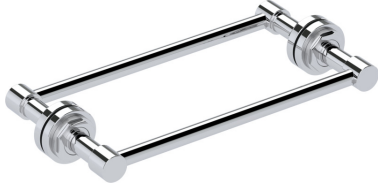

SAMUEL HEATH

Product Number: N7766-30-K-CP

Description: Back to back shower door rail, 12"

Finishes Available

Chrome Plate

Polished Nickel

Satin Nickel
(US15)

Stainless Steel
with Matt Black

Urban Brass

City Bronze

Matt Black Chrome

Urban Brass Matt
Lacquered

Antique Brass Matt

Control Options Available

Specification Drawing

UK Customer Service