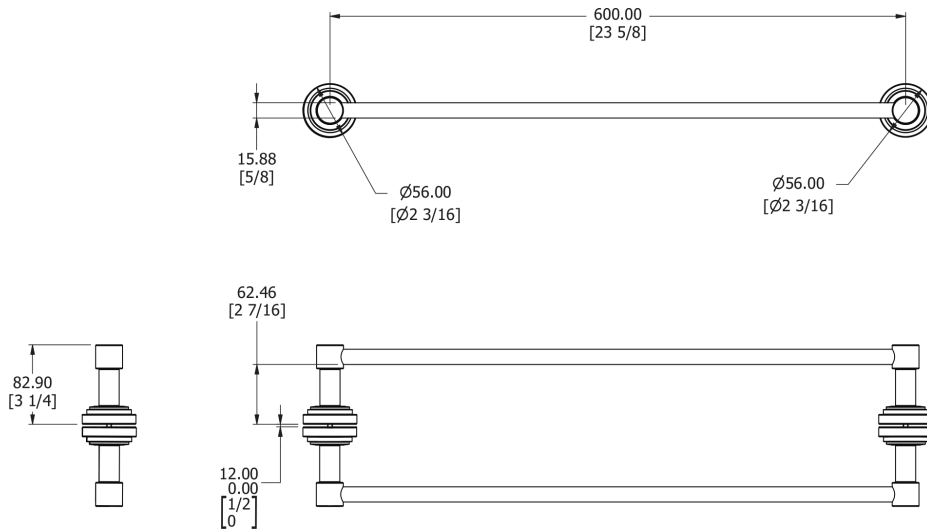

SAMUEL HEATH

Product Number: N7766F-CP

Description: Back to back shower door rail, 23 5/8"

Finishes Available

Control Options Available

Specification Drawing

UK Customer Service
Leopold Street
Birmingham
B12 0UJ
Tel: +44 121 766 4200
Email: info@samuel-heath.com