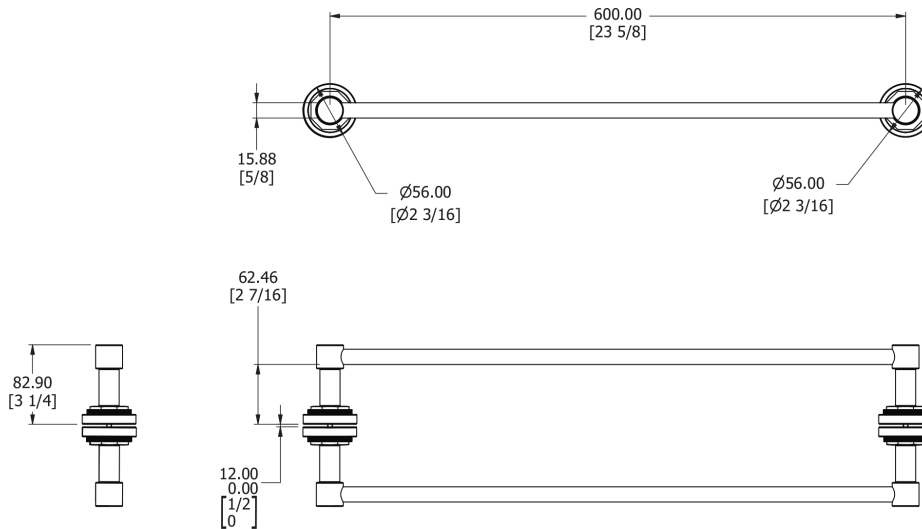

SAMUEL HEATH

Product Number: N7766K-CP

Description: Back to back shower door rail, 23 5/8"

Finishes Available

Control Options Available

Specification Drawing

UK Customer Service
Leopold Street
Birmingham
B12 0UJ
Tel: +44 121 766 4200
Email: info@samuel-heath.com