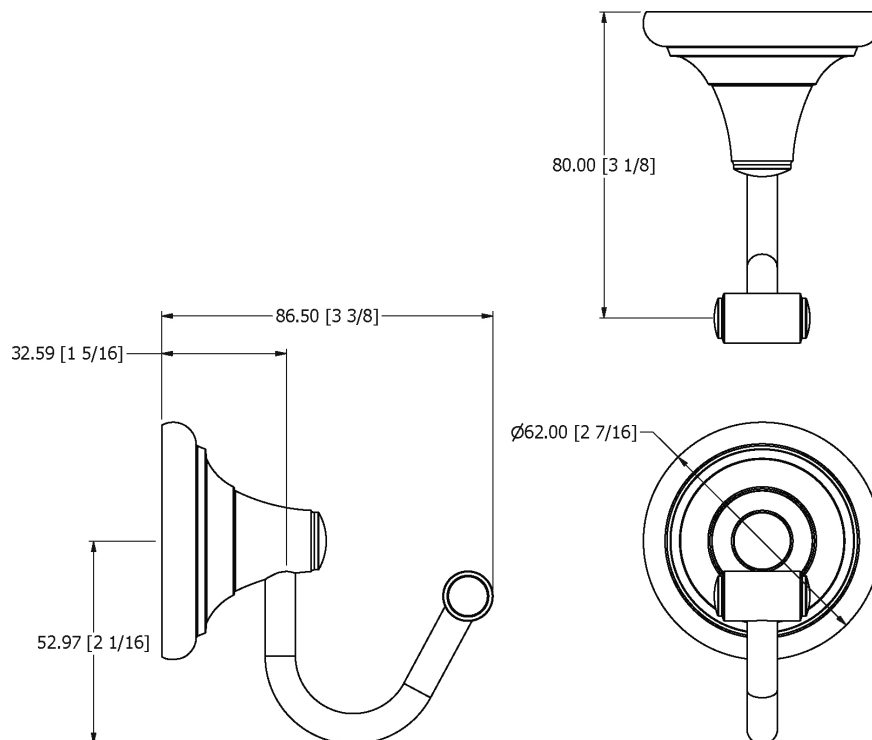

SAMUEL HEATH

Product Number: N9531

Description: Hook

Finishes Available

Chrome Plate

Polished Nickel

Non Lacquered
Brass

Antique Gold

Satin Nickel
(US15)

City Bronze

Country Bronze

Brushed Gold
Gloss

Brushed Gold Matt

Brushed Gold
Unlacquered

Specification Drawing

UK Customer Service