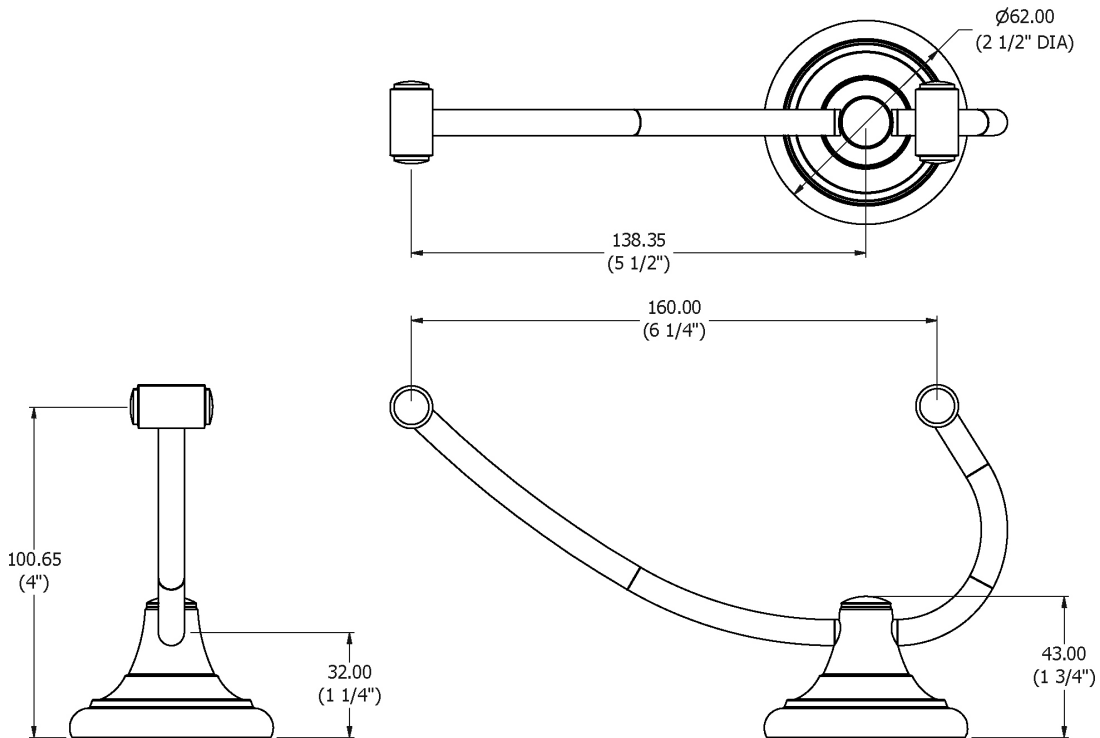

Specification Drawing

UK Customer Service

Leopold Street
Birmingham
B12 0UJ
Tel: +44 121 766 4200
Email: info@samuel-heath.com

US Customer Service

Federal I.D. No. 58-1504682
Email: usa@samuel-heath.com

Specification Enquiries

Design Centre Chelsea Harbour
1st Floor, North Dome, London
SW10 0XE
Tel: 020 7352 0249
Email: showroom@samuel-heath.com

1-06/12/2018