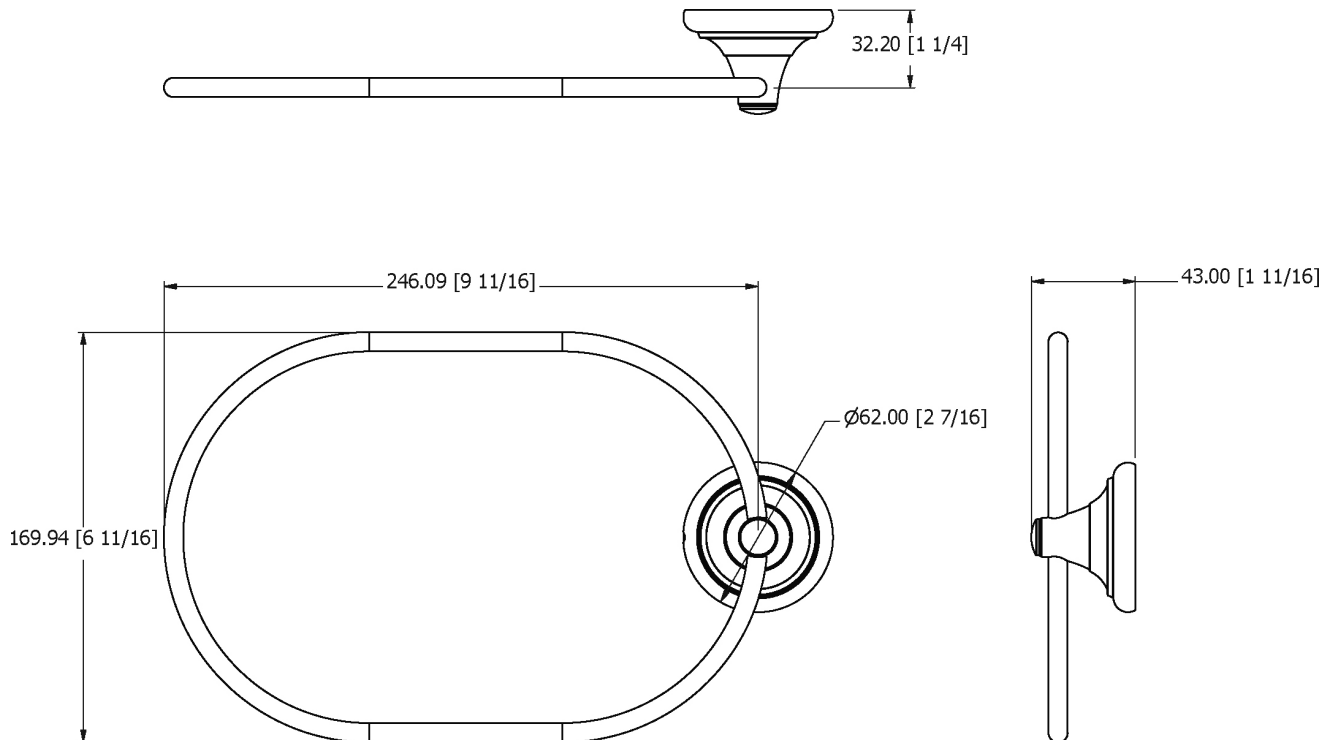

Specification Drawing

UK Customer Service

Leopold Street
Birmingham
B12 0UJ
Tel: +44 121 766 4200
Email: info@samuel-heath.com

US Customer Service

Federal I.D. No. 58-1504682
Email: usa@samuel-heath.com

Specification Enquiries

Design Centre Chelsea Harbour
1st Floor, North Dome, London
SW10 0XE
Tel: 020 7352 0249
Email: showroom@samuel-heath.com

1-06/12/2018