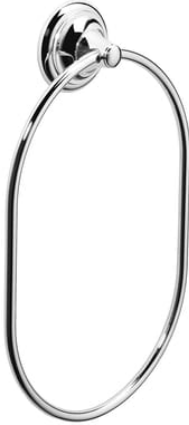

SAMUEL HEATH

Product Number: N9538

Description: Towel ring

Finishes Available

Chrome Plate

Polished Nickel

Non Lacquered
Brass

Antique Gold

Satin Nickel
(US15)

City Bronze

Country Bronze

Brushed Gold
Gloss

Brushed Gold Matt

Brushed Gold
Unlacquered

Specification Drawing

UK Customer Service