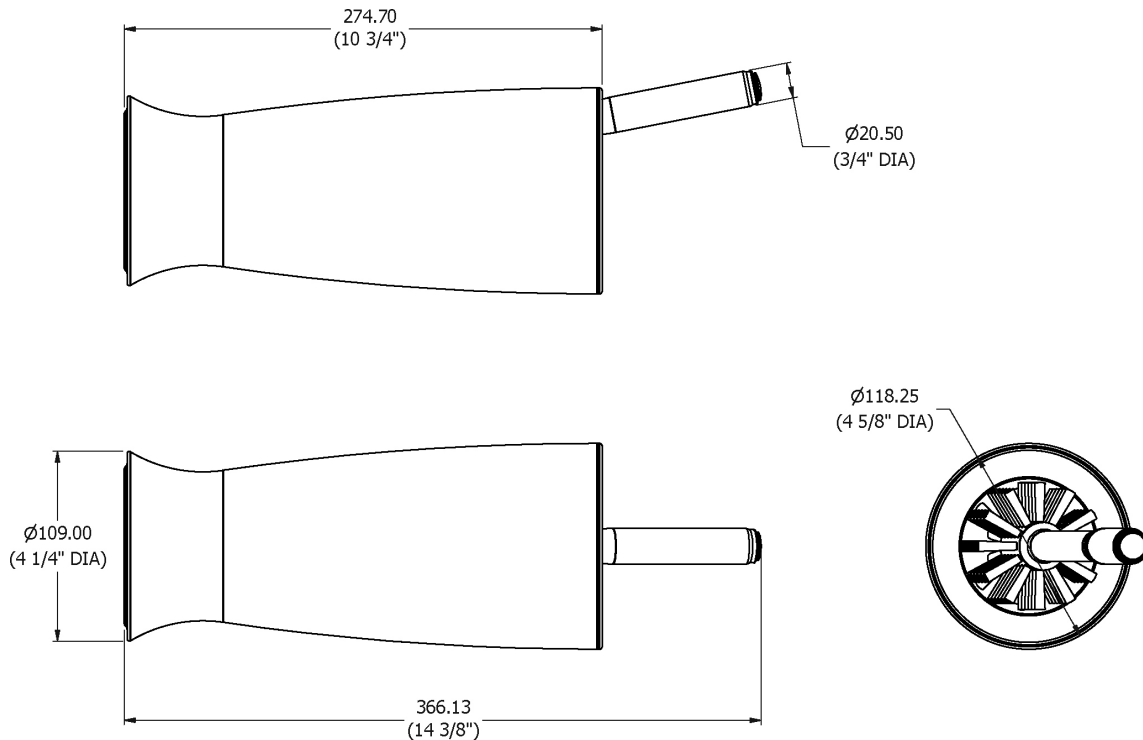

Specification Drawing

UK Customer Service

Leopold Street
Birmingham
B12 0UJ
Tel: +44 121 766 4200
Email: info@samuel-heath.com

US Customer Service

Federal I.D. No. 58-1504682
Email: usa@samuel-heath.com

Specification Enquiries

Design Centre Chelsea Harbour
1st Floor, North Dome, London
SW10 0XE
Tel: 020 7352 0249
Email: showroom@samuel-heath.com

1-06/12/2018