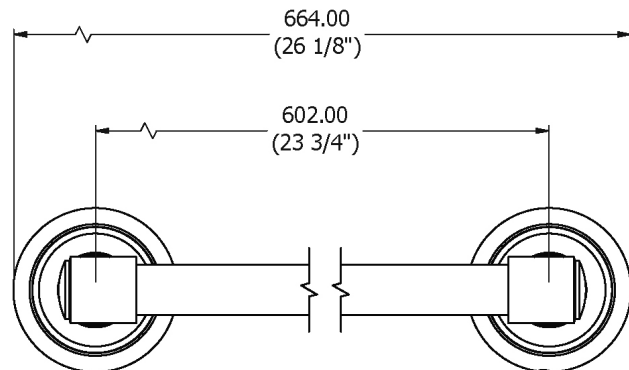

# SAMUEL HEATH

**Product Number:** N9551-A

**Description:** Single brass towel rail, 24"

## Specification Drawing