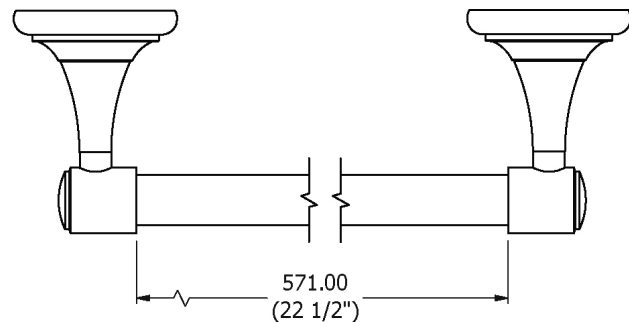

# SAMUEL HEATH

**Product Number:** N9551-A

**Description:** Single brass towel rail, 24"

## Specification Drawing