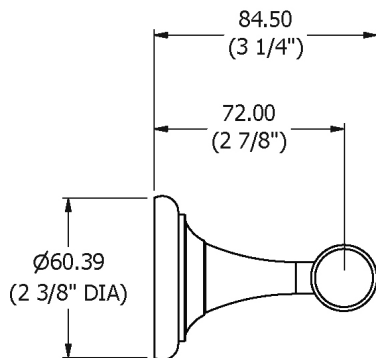

# SAMUEL HEATH

**Product Number:** N9551-A

**Description:** Single brass towel rail, 24"

## Specification Drawing