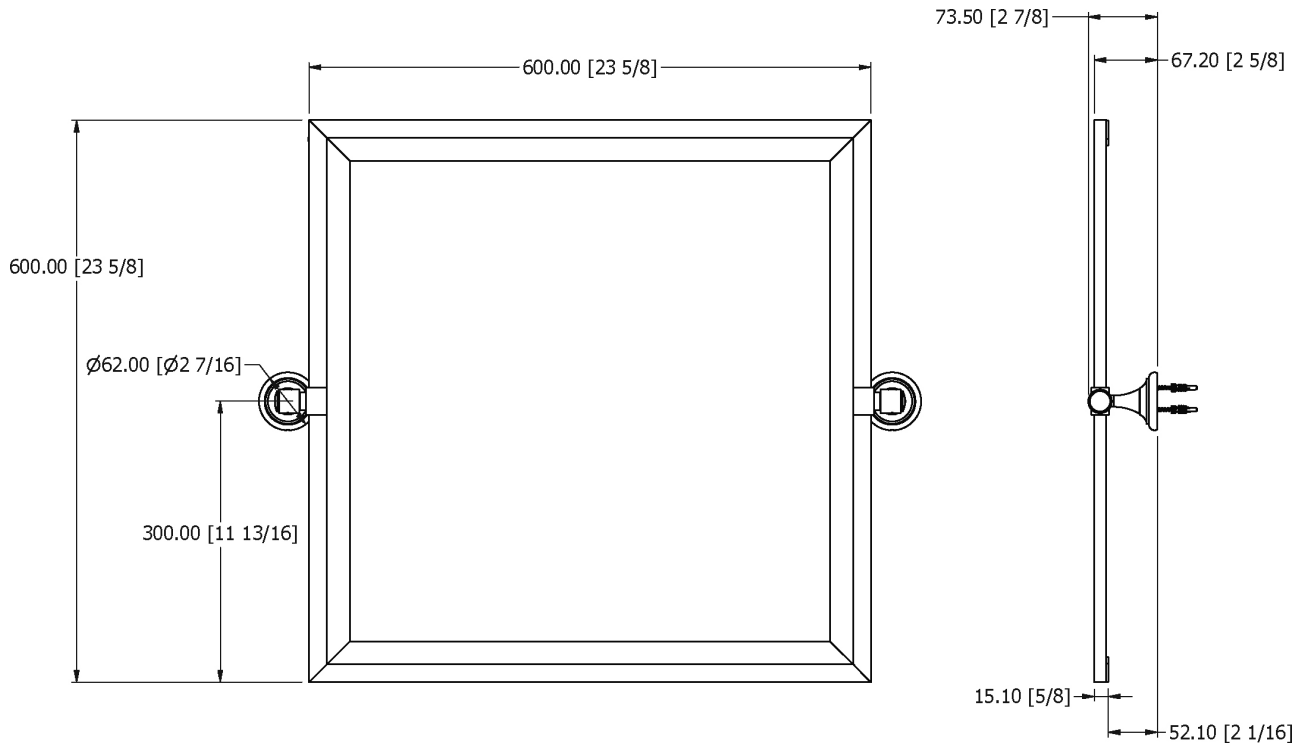

Specification Drawing

UK Customer Service

Leopold Street
Birmingham
B12 0UJ
Tel: +44 121 766 4200
Email: info@samuel-heath.com

US Customer Service

Federal I.D. No. 58-1504682
Email: usa@samuel-heath.com

Specification Enquiries

Design Centre Chelsea Harbour
1st Floor, North Dome, London
SW10 0XE
Tel: 020 7352 0249
Email: showroom@samuel-heath.com

1-06/12/2018