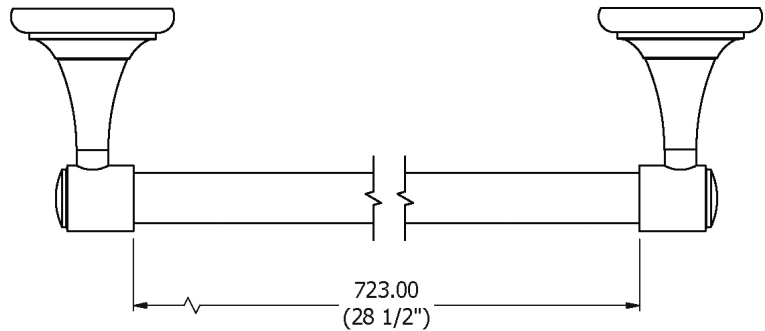

SAMUEL HEATH

Product Number: N9561-B

Description: Single ceramic towel rail, 30"

Finishes Available

Chrome Plate

Polished Nickel

Non Lacquered
Brass

Antique Gold

Satin Nickel
(US15)

City Bronze

Country Bronze

Brushed Gold
Gloss

Brushed Gold Matt

Brushed Gold
Unlacquered

Specification Drawing

UK Customer Service