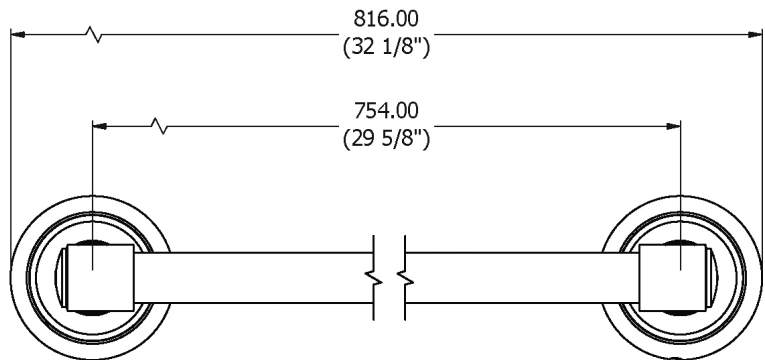

SAMUEL HEATH

Product Number: N9561-B

Description: Single ceramic towel rail, 30"

Finishes Available

Chrome Plate

Polished Nickel

Non Lacquered
Brass

Antique Gold

Satin Nickel
(US15)

City Bronze

Country Bronze

Brushed Gold
Gloss

Brushed Gold Matt

Brushed Gold
Unlacquered

Specification Drawing

UK Customer Service