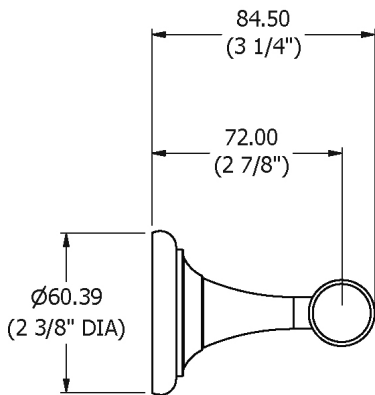

SAMUEL HEATH

Product Number: N9561-B

Description: Single ceramic towel rail, 30"

Finishes Available

Chrome Plate

Polished Nickel

Non Lacquered
Brass

Antique Gold

Satin Nickel
(US15)

City Bronze

Country Bronze

Brushed Gold
Gloss

Brushed Gold Matt

Brushed Gold
Unlacquered

Specification Drawing

UK Customer Service