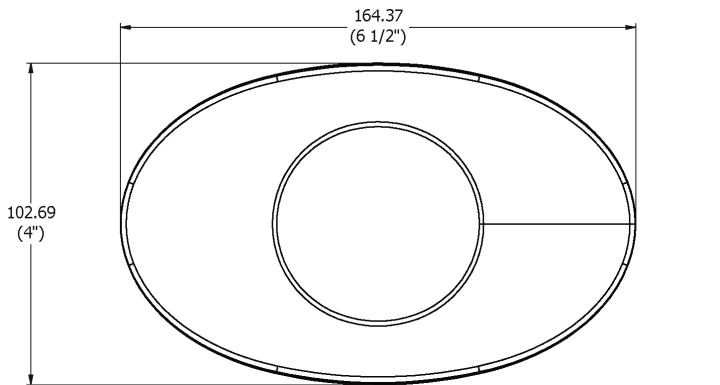

Specification Drawing

UK Customer Service

Leopold Street
Birmingham
B12 0UJ
Tel: +44 121 766 4200
Email: info@samuel-heath.com

US Customer Service

Federal I.D. No. 58-1504682
Email: usa@samuel-heath.com

Specification Enquiries

Design Centre Chelsea Harbour
1st Floor, North Dome, London
SW10 0XE
Tel: 020 7352 0249
Email: showroom@samuel-heath.com

1-06/12/2018