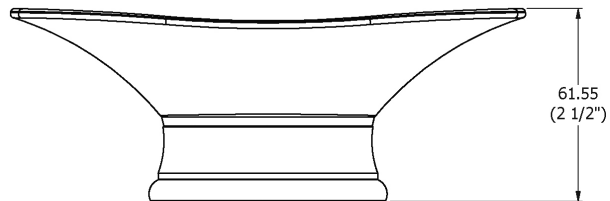

Specification Drawing

UK Customer Service

Leopold Street
Birmingham
B12 0UJ
Tel: +44 121 766 4200
Email: info@samuel-heath.com

US Customer Service

Federal I.D. No. 58-1504682
Email: usa@samuel-heath.com

Specification Enquiries

Design Centre Chelsea Harbour
1st Floor, North Dome, London
SW10 0XE
Tel: 020 7352 0249
Email: showroom@samuel-heath.com

1-06/12/2018