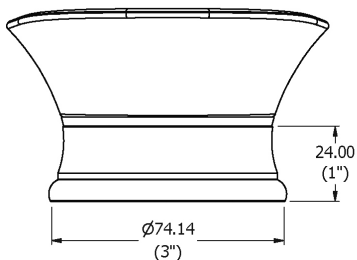

Specification Drawing

UK Customer Service

Leopold Street
Birmingham
B12 0UJ
Tel: +44 121 766 4200
Email: info@samuel-heath.com

US Customer Service

Federal I.D. No. 58-1504682
Email: usa@samuel-heath.com

Specification Enquiries

Design Centre Chelsea Harbour
1st Floor, North Dome, London
SW10 0XE
Tel: 020 7352 0249
Email: showroom@samuel-heath.com

1-06/12/2018