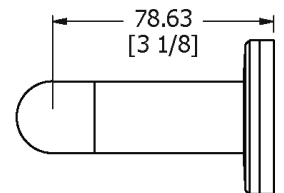

SAMUEL HEATH

Product Number: N9760-A

Description: Grab rail, 12"

Finishes Available

Chrome Plate

Polished Nickel

Antique Gold

Satin Nickel
(US15)

Polished Brass

Specification Drawing

UK Customer Service

Leopold Street
Birmingham
B12 0UJ
Tel: +44 121 766 4200
Email: info@samuel-heath.com

US Customer Service

Federal I.D. No. 58-1504682
Email: usa@samuel-heath.com