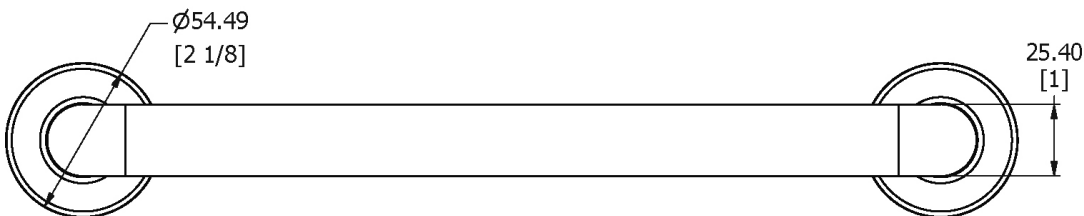

SAMUEL HEATH

Product Number: N9760-A

Description: Grab rail, 12"

Finishes Available

Chrome Plate

Polished Nickel

Antique Gold

Satin Nickel
(US15)

Polished Brass

Specification Drawing

UK Customer Service

Leopold Street
Birmingham
B12 0UJ
Tel: +44 121 766 4200
Email: info@samuel-heath.com

US Customer Service

Federal I.D. No. 58-1504682
Email: usa@samuel-heath.com

Specification Enquiries

Design Centre Chelsea Harbour
1st Floor, North Dome, London
SW10 0XE
Tel: 020 7352 0249
Email: showroom@samuel-heath.com

1-06/12/2018