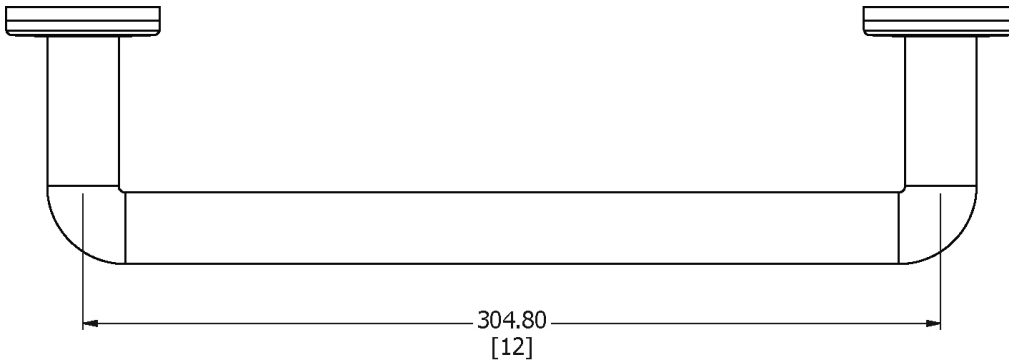

SAMUEL HEATH

Product Number: N9760-A

Description: Grab rail, 12"

Finishes Available

Chrome Plate

Polished Nickel

Antique Gold

Satin Nickel
(US15)

Polished Brass

Specification Drawing

UK Customer Service

Leopold Street
Birmingham
B12 0UJ
Tel: +44 121 766 4200
Email: info@samuel-heath.com

US Customer Service

Federal I.D. No. 58-1504682
Email: usa@samuel-heath.com