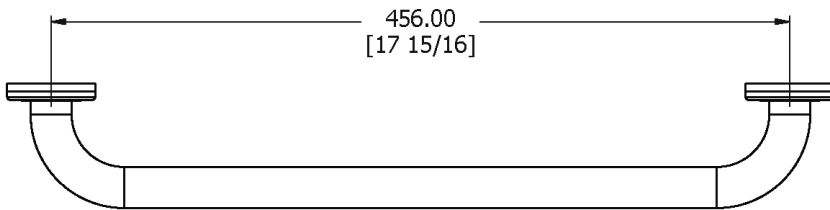

Specification Drawing

UK Customer Service

Leopold Street
Birmingham
B12 0UJ
Tel: +44 121 766 4200
Email: info@samuel-heath.com

US Customer Service

Federal I.D. No. 58-1504682
Email: usa@samuel-heath.com

Specification Enquiries

Design Centre Chelsea Harbour
1st Floor, North Dome, London
SW10 0XE
Tel: 020 7352 0249
Email: showroom@samuel-heath.com

1-06/12/2018