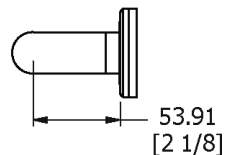

SAMUEL HEATH

Product Number: N9760-B

Description: Grab rail, 18"

Finishes Available

Chrome Plate

Polished Nickel

Antique Gold

Satin Nickel
(US15)

Polished Brass

Specification Drawing

UK Customer Service

Leopold Street
Birmingham
B12 0UJ
Tel: +44 121 766 4200
Email: info@samuel-heath.com

US Customer Service

Federal I.D. No. 58-1504682
Email: usa@samuel-heath.com