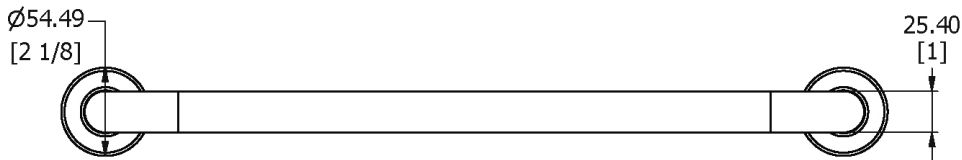

SAMUEL HEATH

Product Number: N9760-B

Description: Grab rail, 18"

Finishes Available

Chrome Plate

Polished Nickel

Antique Gold

Satin Nickel
(US15)

Polished Brass

Specification Drawing

UK Customer Service

Leopold Street
Birmingham
B12 0UJ
Tel: +44 121 766 4200
Email: info@samuel-heath.com

US Customer Service

Federal I.D. No. 58-1504682
Email: usa@samuel-heath.com