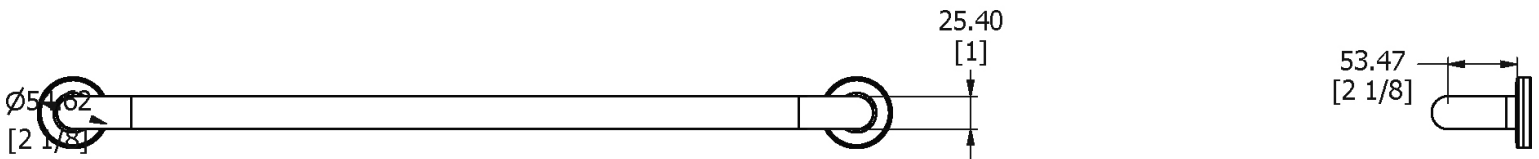

SAMUEL HEATH

Product Number: N9760-C

Description: Grab rail, 24"

Finishes Available

Chrome Plate

Polished Nickel

Satin Nickel
(US15)

Specification Drawing