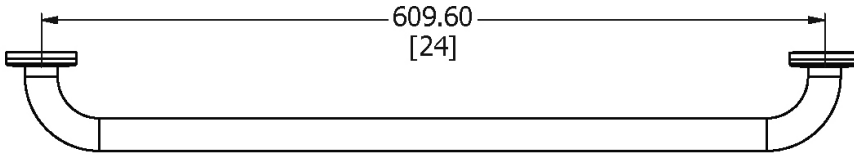

SAMUEL HEATH

Product Number: N9760-C

Description: Grab rail, 24"

Finishes Available

Chrome Plate

Polished Nickel

Satin Nickel
(US15)

Specification Drawing