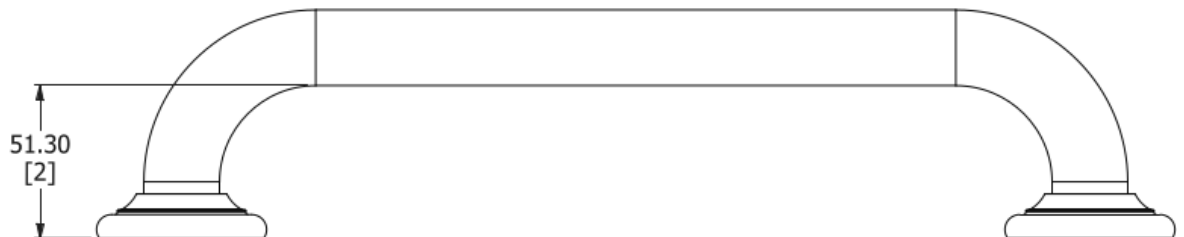

SAMUEL HEATH

Product Number: N9763-A

Description:

Finishes Available

Chrome Plate

Polished Nickel

Satin Nickel
(US15)

Specification Drawing