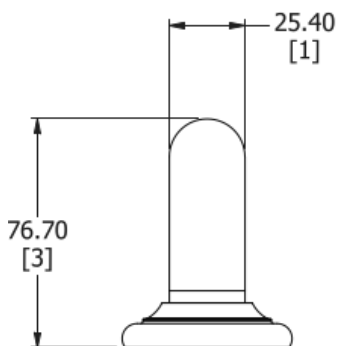

SAMUEL HEATH

Product Number: N9763-A

Description:

Finishes Available

Chrome Plate

Polished Nickel

Satin Nickel
(US15)

Specification Drawing