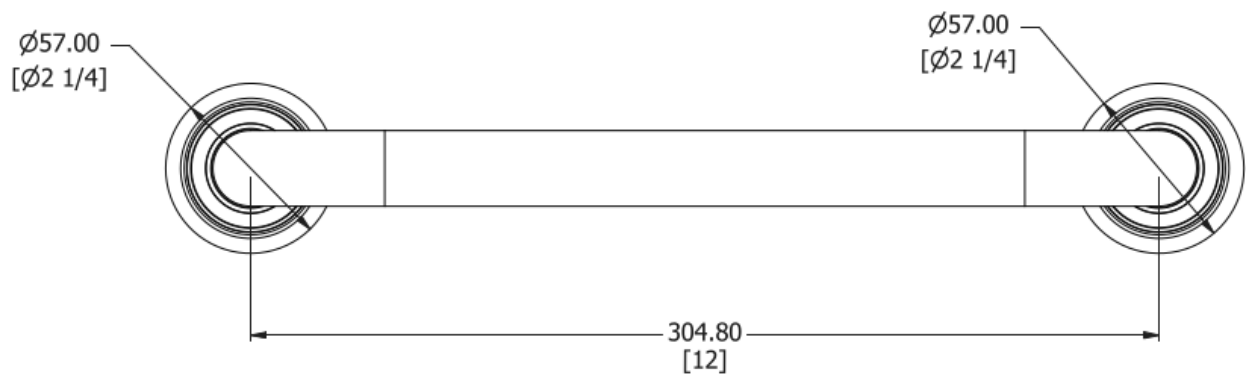

SAMUEL HEATH

Product Number: N9763-A

Description:

Finishes Available

Chrome Plate

Polished Nickel

Satin Nickel
(US15)

Specification Drawing