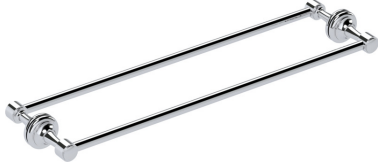

SAMUEL HEATH

Product Number: N9766

Description: Back to back shower door rail, 23 5/8"

Finishes Available

Chrome Plate

Polished Nickel

Non Lacquered
Brass

Antique Gold

Satin Nickel
(US15)

City Bronze

Country Bronze

Brushed Gold
Gloss

Brushed Gold Matt

Brushed Gold
Unlacquered

Specification Drawing

UK Customer Service