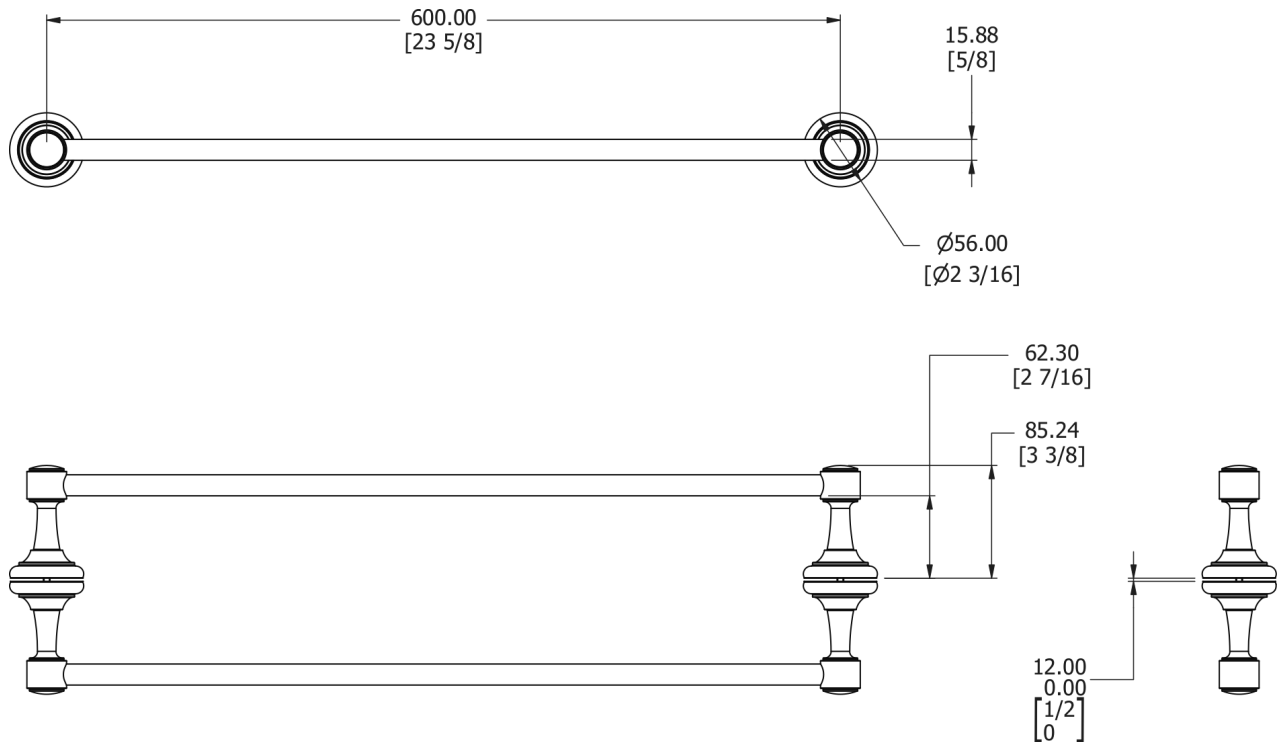

Specification Drawing

UK Customer Service

Leopold Street
Birmingham
B12 0UJ
Tel: +44 121 766 4200
Email: info@samuel-heath.com

US Customer Service

Federal I.D. No. 58-1504682
Email: usa@samuel-heath.com

Specification Enquiries

Design Centre Chelsea Harbour
1st Floor, North Dome, London
SW10 0XE
Tel: 020 7352 0249
Email: showroom@samuel-heath.com

1-17/08/2022