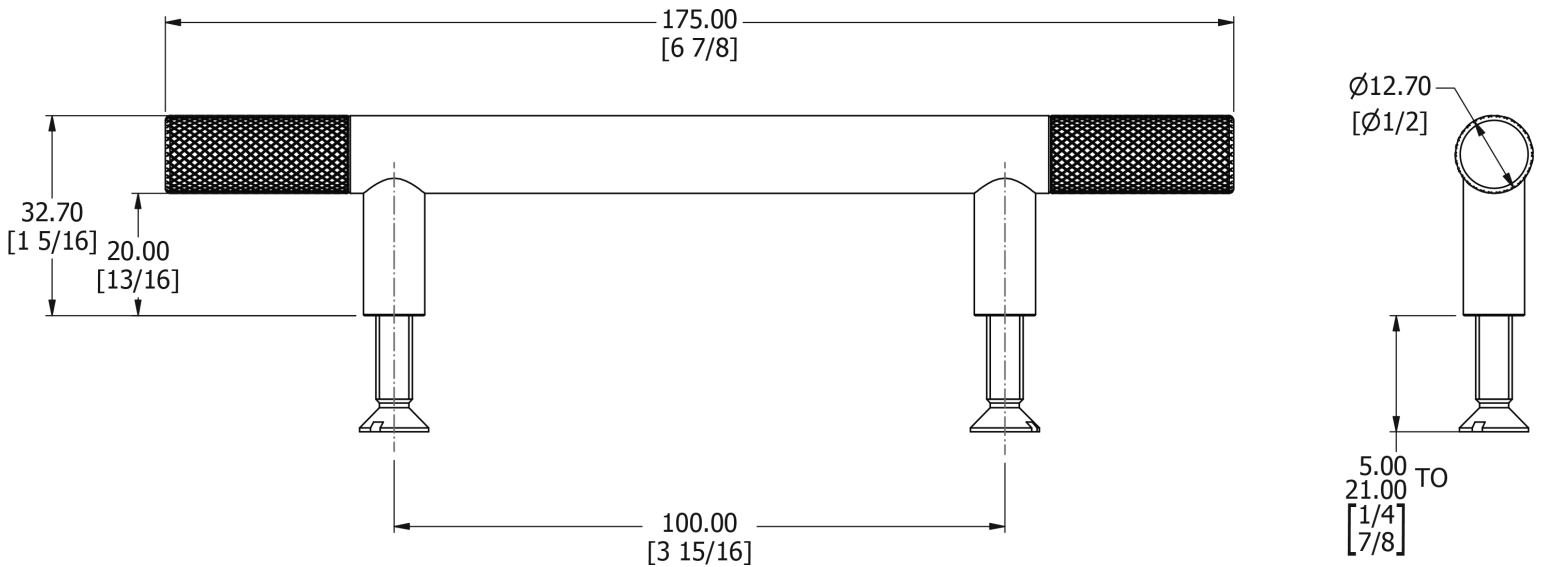

SAMUEL HEATH

Product Number: P8250-A

Description:

Technical information

Finishes Available

Chrome Plate

Polished Nickel

Non Lacquered
Brass

City Bronze

Matt Black Chrome

Polished Brass

Antique Brass
Unlacquered

Brushed Gold
Gloss

Brushed Gold Matt

Specification Drawing

UK Customer Service

Leopold Street
Birmingham
B12 0UJ
Tel: +44 121 766 4200
Email: info@samuel-heath.com

US Customer Service

Federal I.D. No. 58-1504682
Email: usa@samuel-heath.com

Specification Enquiries

Design Centre Chelsea Harbour
1st Floor, North Dome, London
SW10 0XE
Tel: 020 7352 0249
Email: showroom@samuel-heath.com

1-16/10/2019