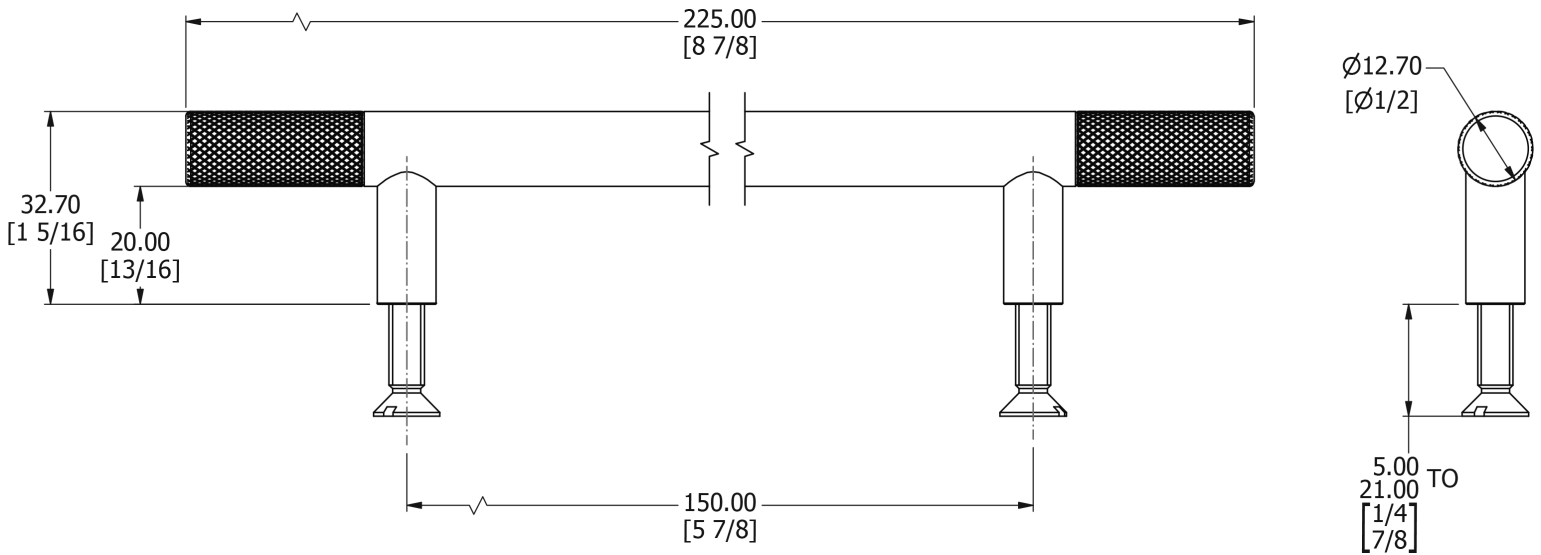

SAMUEL HEATH

Product Number: P8250-B

Description:

Technical information

Finishes Available

Chrome Plate

Polished Nickel

Non Lacquered
Brass

City Bronze

Matt Black Chrome

Polished Brass

Antique Brass
Unlacquered

Brushed Gold
Gloss

Brushed Gold Matt

Specification Drawing

UK Customer Service

Leopold Street
Birmingham
B12 0UJ
Tel: +44 121 766 4200
Email: info@samuel-heath.com

US Customer Service

Federal I.D. No. 58-1504682
Email: usa@samuel-heath.com

Specification Enquiries

Design Centre Chelsea Harbour
1st Floor, North Dome, London
SW10 0XE
Tel: 020 7352 0249
Email: showroom@samuel-heath.com

1-16/10/2019