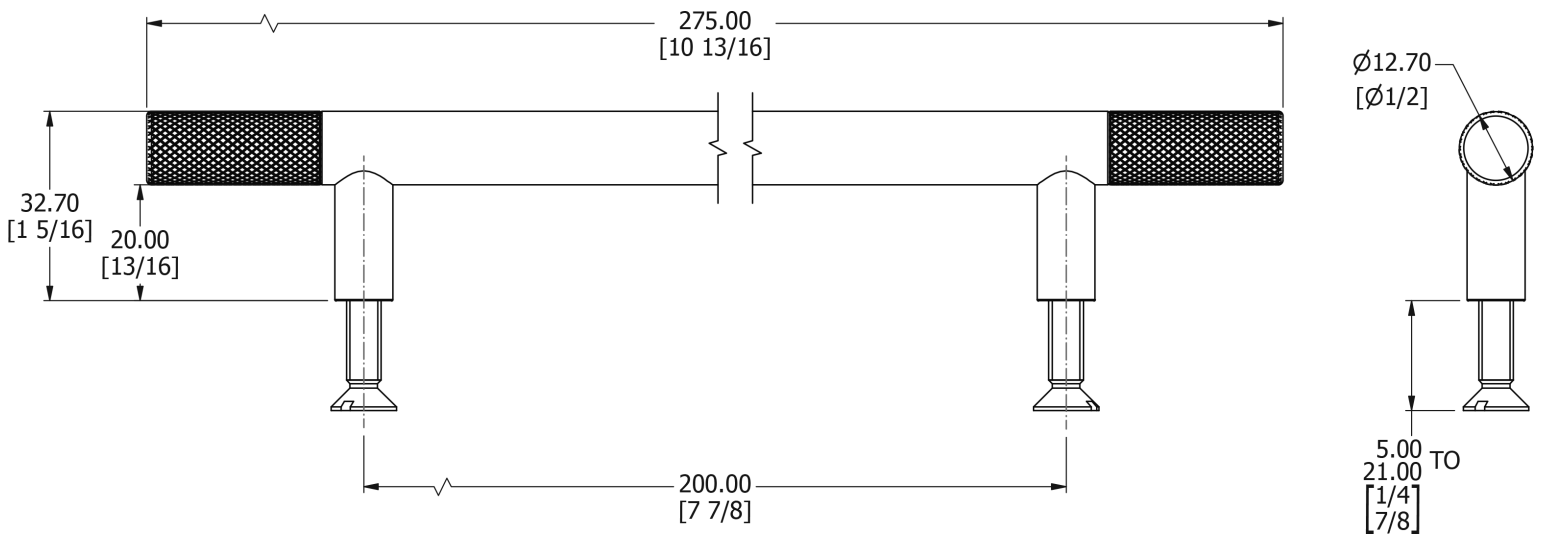

SAMUEL HEATH

Product Number: P8250-C

Description:

Technical information

Finishes Available

Chrome Plate

Polished Nickel

Non Lacquered
Brass

City Bronze

Matt Black Chrome

Polished Brass

Antique Brass
Unlacquered

Brushed Gold
Gloss

Brushed Gold Matt

Specification Drawing

UK Customer Service

Leopold Street
Birmingham
B12 0UJ
Tel: +44 121 766 4200
Email: info@samuel-heath.com

US Customer Service

Federal I.D. No. 58-1504682
Email: usa@samuel-heath.com

Specification Enquiries

Design Centre Chelsea Harbour
1st Floor, North Dome, London
SW10 0XE
Tel: 020 7352 0249
Email: showroom@samuel-heath.com

1-16/10/2019