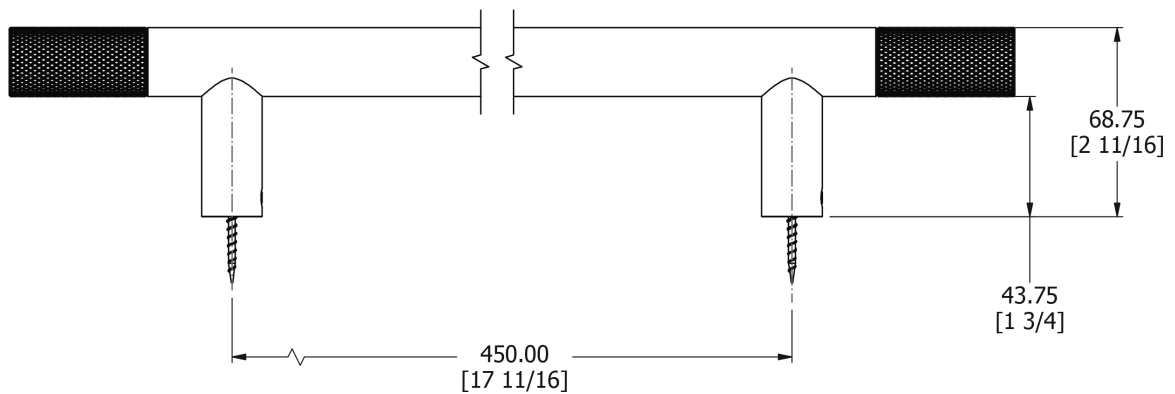

SAMUEL HEATH

Product Number: P8250-E

Description:

Technical information

Finishes Available

Chrome Plate

Polished Nickel

Non Lacquered
Brass

City Bronze

Matt Black Chrome

Polished Brass

Antique Brass
Unlacquered

Brushed Gold
Gloss

Brushed Gold Matt

Specification Drawing

UK Customer Service

Leopold Street
Birmingham
B12 0UJ
Tel: +44 121 766 4200
Email: info@samuel-heath.com

US Customer Service

Federal I.D. No. 58-1504682
Email: usa@samuel-heath.com

Specification Enquiries

Design Centre Chelsea Harbour
1st Floor, North Dome, London
SW10 0XE
Tel: 020 7352 0249
Email: showroom@samuel-heath.com

1-16/10/2019