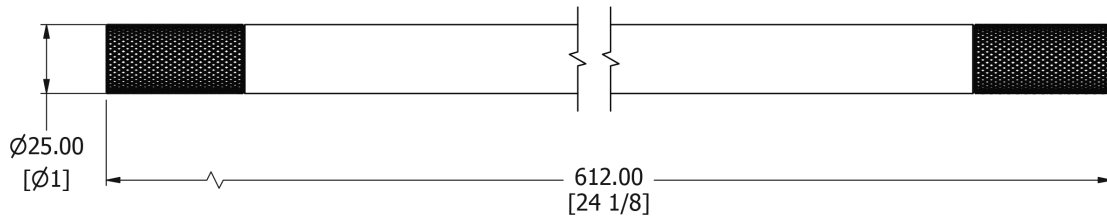

SAMUEL HEATH

Product Number: P8250-E

Description:

Technical information

Finishes Available

Chrome Plate

Polished Nickel

Non Lacquered
Brass

City Bronze

Matt Black Chrome

Polished Brass

Antique Brass
Unlacquered

Brushed Gold
Gloss

Brushed Gold Matt

Specification Drawing

UK Customer Service

Leopold Street
Birmingham
B12 0UJ
Tel: +44 121 766 4200
Email: info@samuel-heath.com

US Customer Service

Federal I.D. No. 58-1504682
Email: usa@samuel-heath.com

Specification Enquiries

Design Centre Chelsea Harbour
1st Floor, North Dome, London
SW10 0XE
Tel: 020 7352 0249
Email: showroom@samuel-heath.com

1-16/10/2019