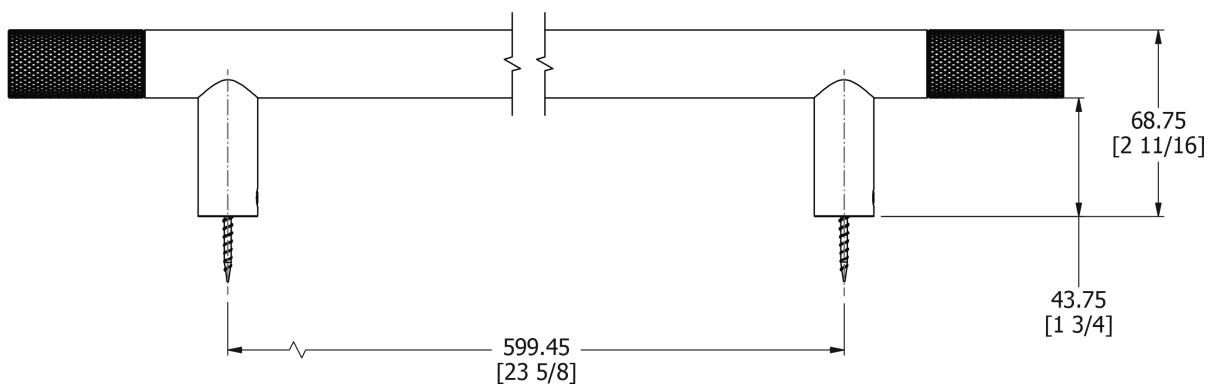

SAMUEL HEATH

Product Number: P8250-F

Description:

Technical information

Finishes Available

Chrome Plate

Polished Nickel

Non Lacquered
Brass

City Bronze

Matt Black Chrome

Polished Brass

Antique Brass
Unlacquered

Brushed Gold
Gloss

Brushed Gold Matt

Specification Drawing

UK Customer Service

Leopold Street
Birmingham
B12 0UJ
Tel: +44 121 766 4200
Email: info@samuel-heath.com

US Customer Service

Federal I.D. No. 58-1504682
Email: usa@samuel-heath.com

Specification Enquiries

Design Centre Chelsea Harbour
1st Floor, North Dome, London
SW10 0XE
Tel: 020 7352 0249
Email: showroom@samuel-heath.com

1-16/10/2019