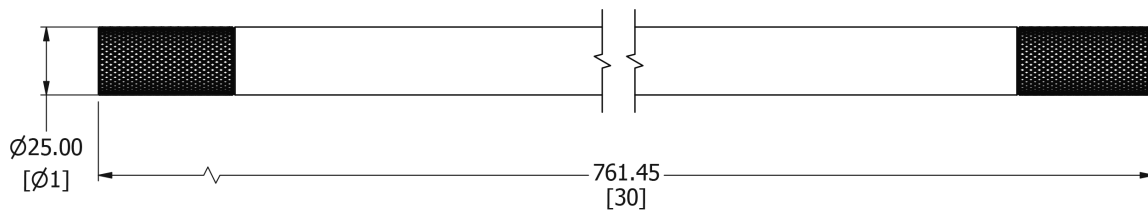

SAMUEL HEATH

Product Number: P8250-F

Description:

Technical information

Finishes Available

Chrome Plate

Polished Nickel

Non Lacquered
Brass

City Bronze

Matt Black Chrome

Polished Brass

Antique Brass
Unlacquered

Brushed Gold
Gloss

Brushed Gold Matt

Specification Drawing

UK Customer Service