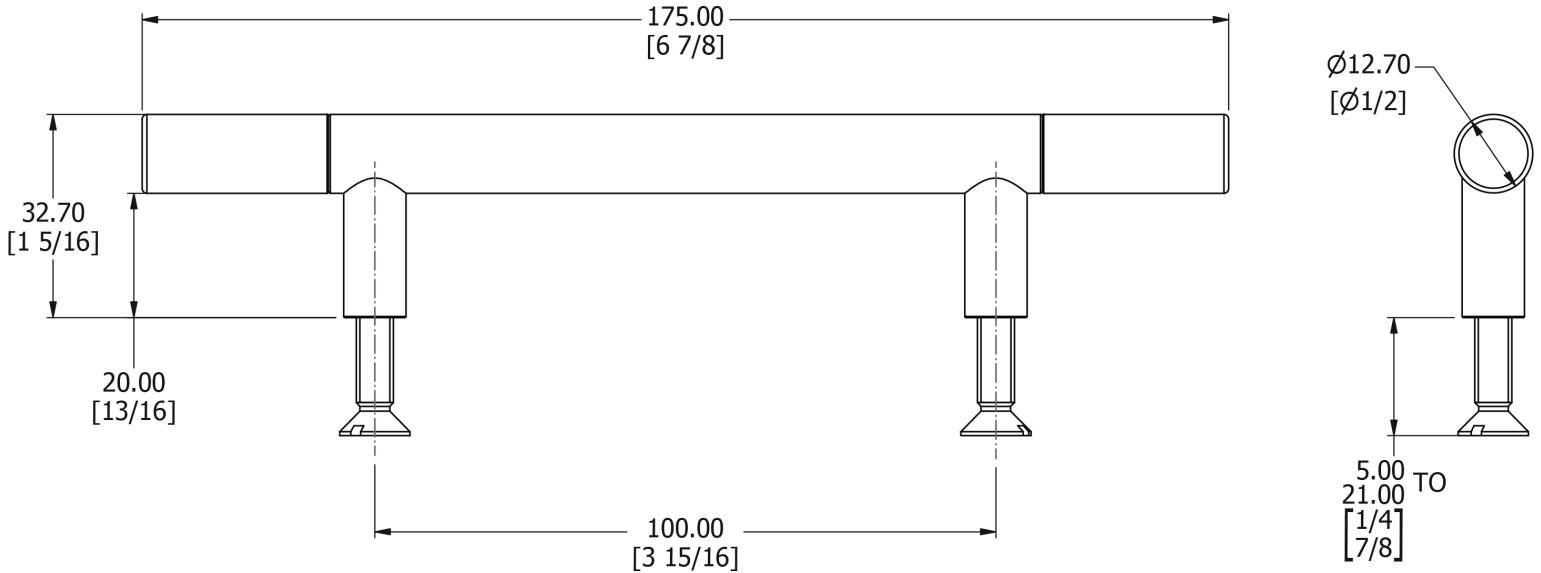

SAMUEL HEATH

Product Number: P8252-A

Description:

Technical information

Finishes Available

Chrome Plate

Polished Nickel

Non Lacquered
Brass

City Bronze

Matt Black Chrome

Polished Brass

Antique Brass
Unlacquered

Brushed Gold
Gloss

Brushed Gold Matt

Specification Drawing

UK Customer Service

Leopold Street
Birmingham
B12 0UJ
Tel: +44 121 766 4200
Email: info@samuel-heath.com

US Customer Service

Federal I.D. No. 58-1504682
Email: usa@samuel-heath.com

Specification Enquiries

Design Centre Chelsea Harbour
1st Floor, North Dome, London
SW10 0XE
Tel: 020 7352 0249
Email: showroom@samuel-heath.com

1-16/10/2019