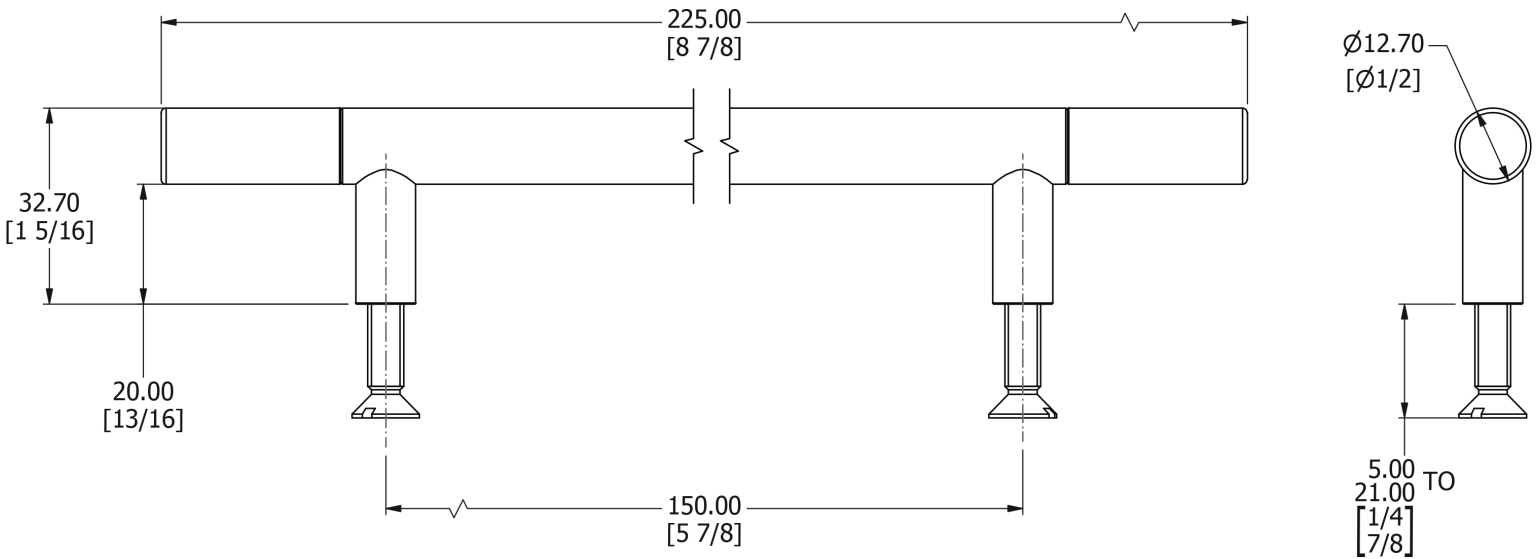

SAMUEL HEATH

Product Number: P8252-B

Description:

Technical information

Finishes Available

Chrome Plate

Polished Nickel

Non Lacquered
Brass

City Bronze

Matt Black Chrome

Polished Brass

Antique Brass
Unlacquered

Brushed Gold
Gloss

Brushed Gold Matt

Specification Drawing

UK Customer Service

Leopold Street
Birmingham
B12 0UJ
Tel: +44 121 766 4200
Email: info@samuel-heath.com

US Customer Service

Federal I.D. No. 58-1504682
Email: usa@samuel-heath.com

Specification Enquiries

Design Centre Chelsea Harbour
1st Floor, North Dome, London
SW10 0XE
Tel: 020 7352 0249
Email: showroom@samuel-heath.com