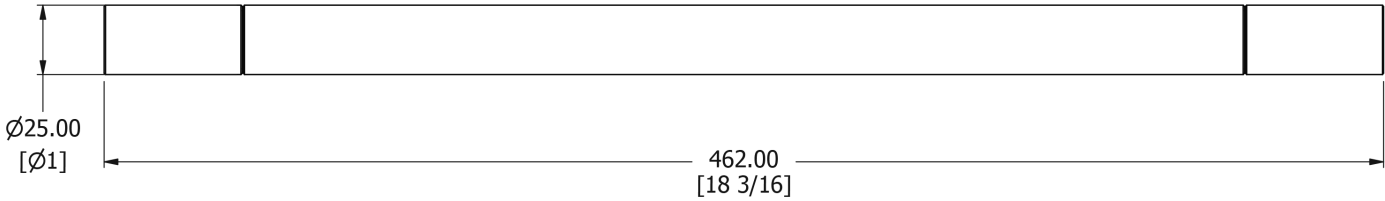

SAMUEL HEATH

Product Number: P8252-D

Description:

Technical information

Finishes Available

Chrome Plate

Polished Nickel

Non Lacquered
Brass

City Bronze

Matt Black Chrome

Polished Brass

Antique Brass
Unlacquered

Brushed Gold
Gloss

Brushed Gold Matt

Specification Drawing

UK Customer Service

Leopold Street
Birmingham
B12 0UJ
Tel: +44 121 766 4200
Email: info@samuel-heath.com

US Customer Service

Federal I.D. No. 58-1504682
Email: usa@samuel-heath.com

Specification Enquiries

Design Centre Chelsea Harbour
1st Floor, North Dome, London
SW10 0XE
Tel: 020 7352 0249
Email: showroom@samuel-heath.com

1-16/10/2019