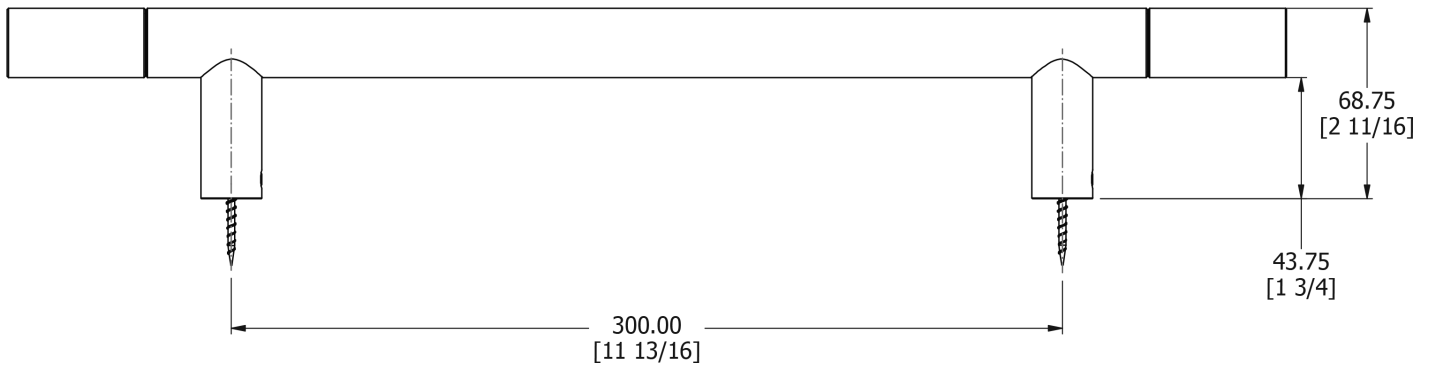

SAMUEL HEATH

Product Number: P8252-D

Description:

Technical information

Finishes Available

Chrome Plate

Polished Nickel

Non Lacquered
Brass

City Bronze

Matt Black Chrome

Polished Brass

Antique Brass
Unlacquered

Brushed Gold
Gloss

Brushed Gold Matt

Specification Drawing

UK Customer Service

Leopold Street
Birmingham
B12 0UJ
Tel: +44 121 766 4200
Email: info@samuel-heath.com

US Customer Service

Federal I.D. No. 58-1504682
Email: usa@samuel-heath.com

Specification Enquiries

Design Centre Chelsea Harbour
1st Floor, North Dome, London
SW10 0XE
Tel: 020 7352 0249
Email: showroom@samuel-heath.com

1-16/10/2019