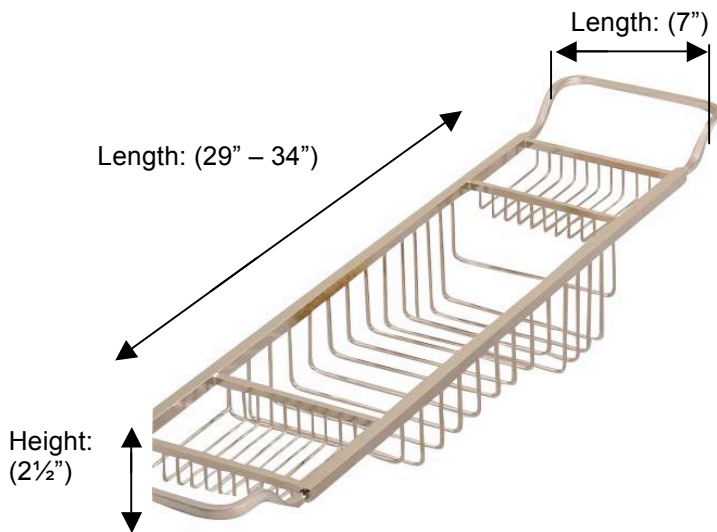

ESSENTIALS

53414 Contemporary, Adjustable Large Bathtub Rack

Description:

Contemporary, adjustable large bathtub rack

Finishes:

- CR - Chrome
- NI - Polished Nickel
- ES - Satin Nickel

Material:

Brass

Country of Origin:	Portugal
---------------------------	----------

All Dimensions are approximate