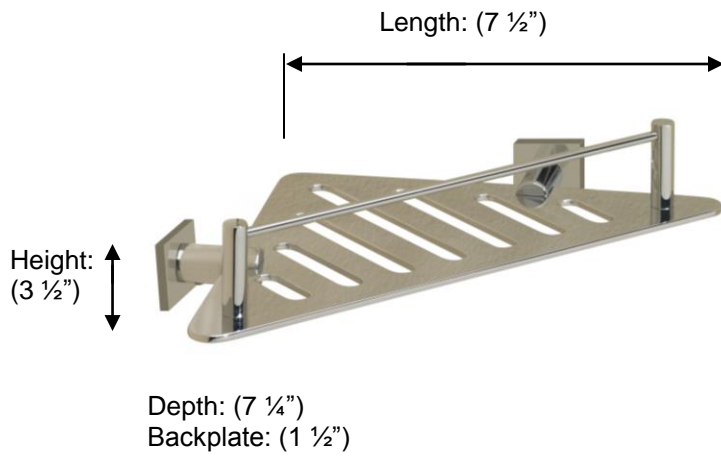

## 53607 TRIANGULAR SHOWER SHELF

**Description:**

Triangular Shower Shelf with Square Backplates

**Finishes:**

CR – Chrome  
NI – Polished Nickel  
ES – Satin Nickel

**Material:**

Brass

**Method of Fixing:**

Direct to wall

<b>Country of Origin:</b>	Portugal
---------------------------	----------

All Dimensions are approximate