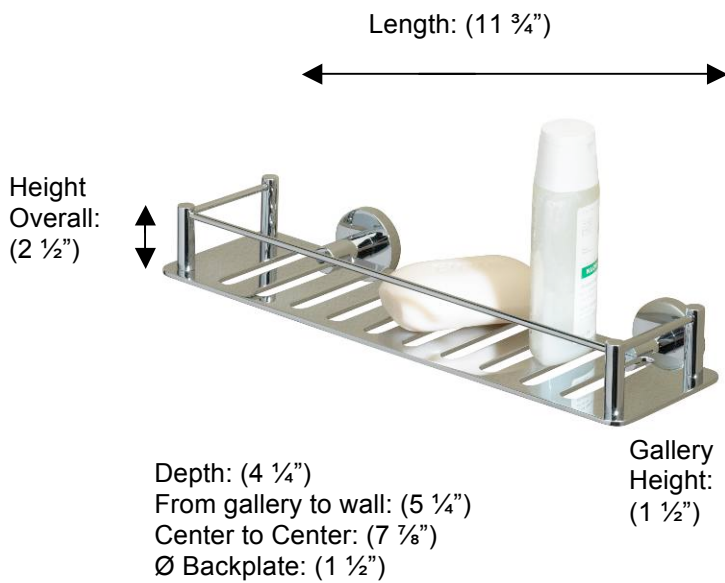

## 53608 RECTANGULAR SHOWER SHELF

**Description:**  
 Rectangular Shower Shelf

- Finishes:**
-  CR – Chrome
  -  PV – Polished Brass
  -  UB – Unlacquered Brass
  -  MB – Matte Black
  -  NI – Polished Nickel
  -  ES – Satin Nickel
  -  GD – Gold

**Material:**  
 Brass

**Method of Fixing:**  
 Direct to wall

<b>Country of Origin:</b>	Portugal
	