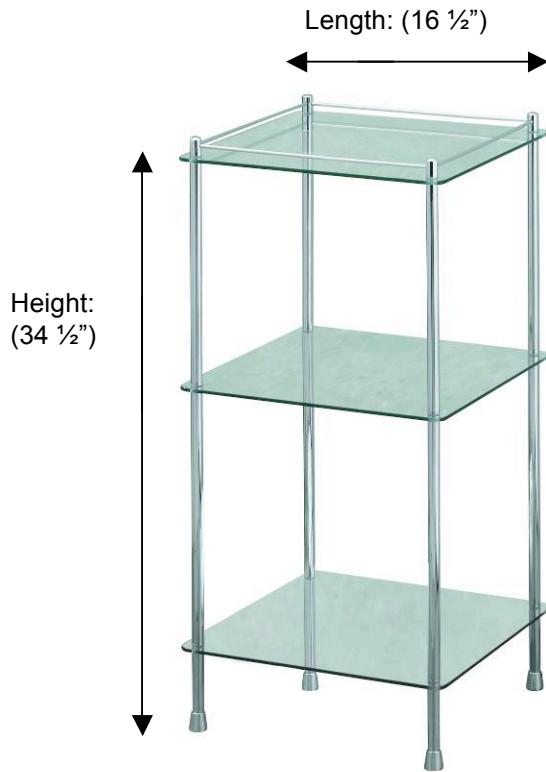

ESSENTIALS

57400 Three Tier Glass Shelf Unit

Description:

Three tier glass shelf unit

Finishes:

-  CR – Chrome
-  PV – Polished Brass
-  UB – Unlacquered Brass
-  MB – Matte Black
-  NI – Polished Nickel
-  ES – Satin Nickel
-  GD – Gold

Material:

Brass
Tempered glass

Country of Origin:

Portugal

All Dimensions are approximate