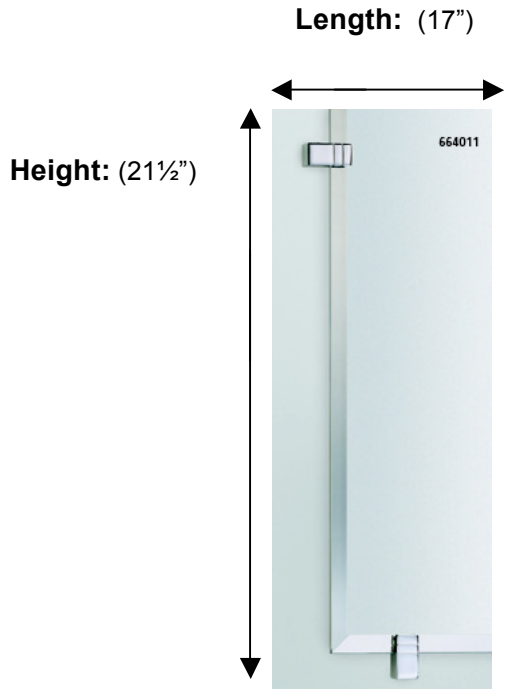

## 664011 Rectangular Mirror with Fixing Caps

**Description:**

Rectangular mirror with fixing caps

**Finishes:**

CR – Chrome

ES – Satin Nickel

**Material:**

Brass

**Method of Fixing:**

Direct to wall

Country of Origin:

Portugal

All Dimensions are approximate