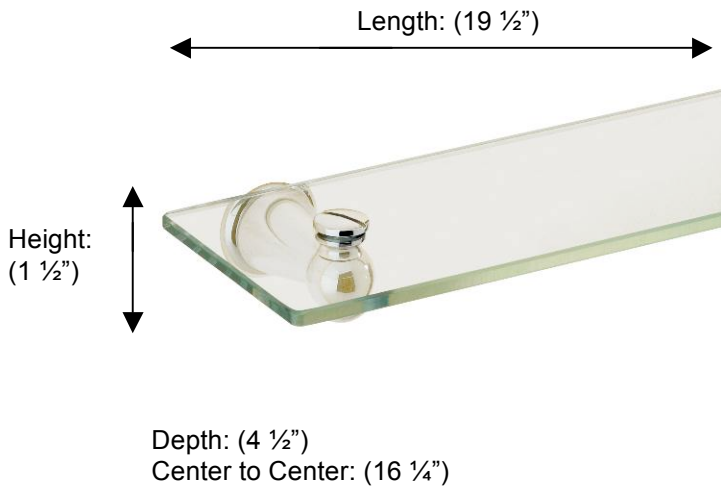

## 66862 Glass Shelf

**Description:**  
Glass shelf, 20"

**Finishes:**

-  CR – Chrome
-  PV – Polished Brass
-  UB – Unlacquered Brass
-  MB – Matte Black
-  NI – Polished Nickel
-  ES – Satin Nickel
-  GD – Gold

**Material:**  
Brass with clear tempered 1/4" glass

**Backplate Diameter:** (1 1/2")

**Method of Fixing:**  
Direct to wall

**Country of Origin:**

Portugal

All Dimensions are approximate